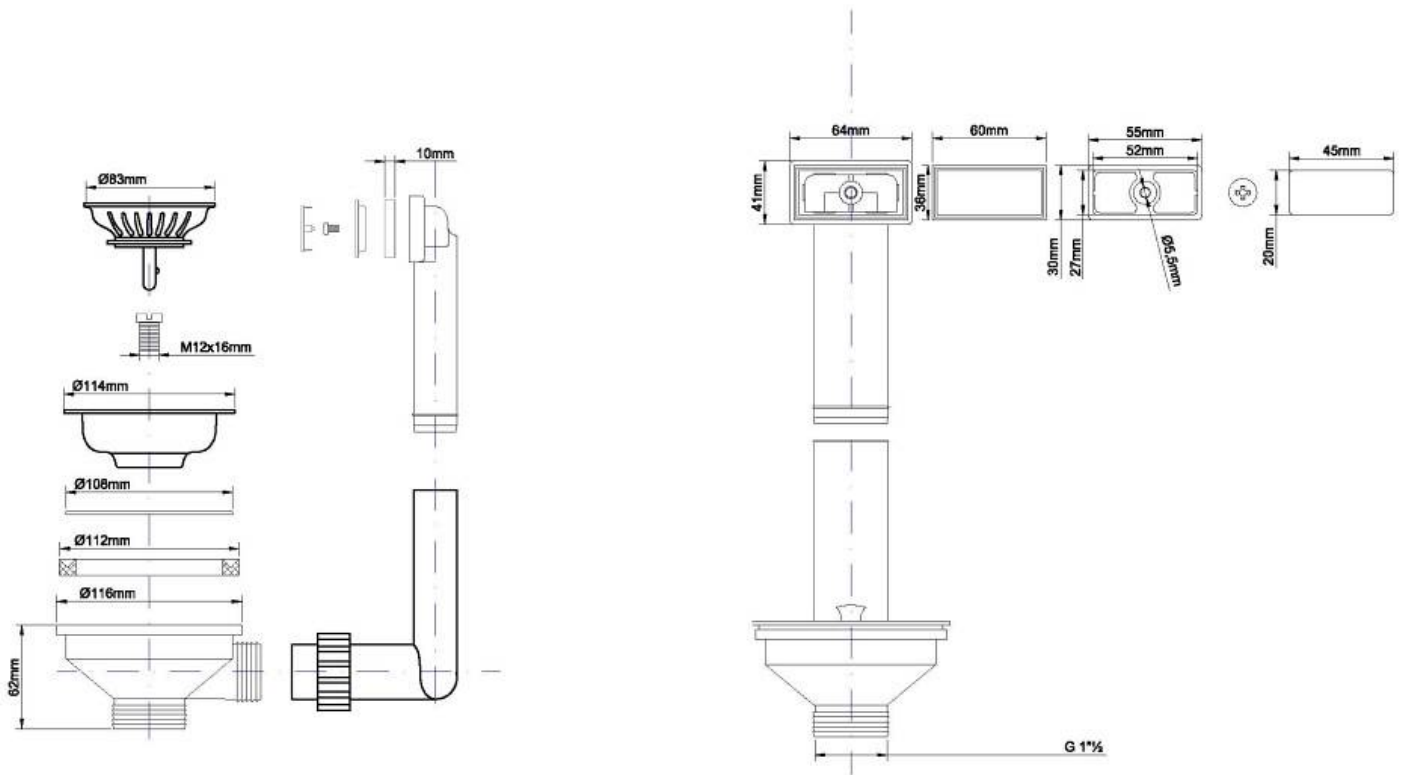

waste fitting 3,5 with perimetral overflow Gold

Accessories e Complements

Code: 8403 311

DETAILS

Coloring Gold

Finish PVD

TECHNICAL DATA

GALLERY