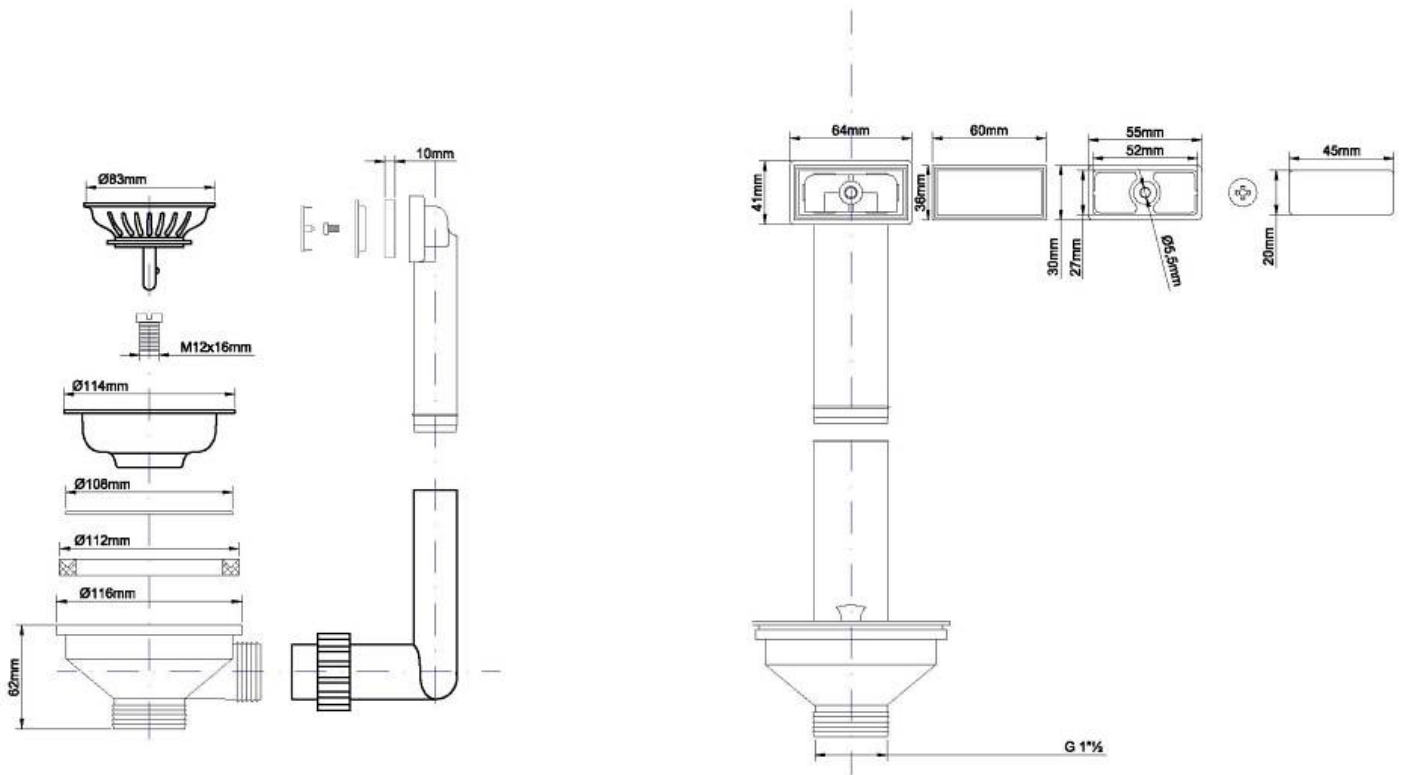

## waste fitting 3,5 with perimetral overflow Gun Metal

Accessories e Complements

Code: 8403 310

## TECHNICAL DATA