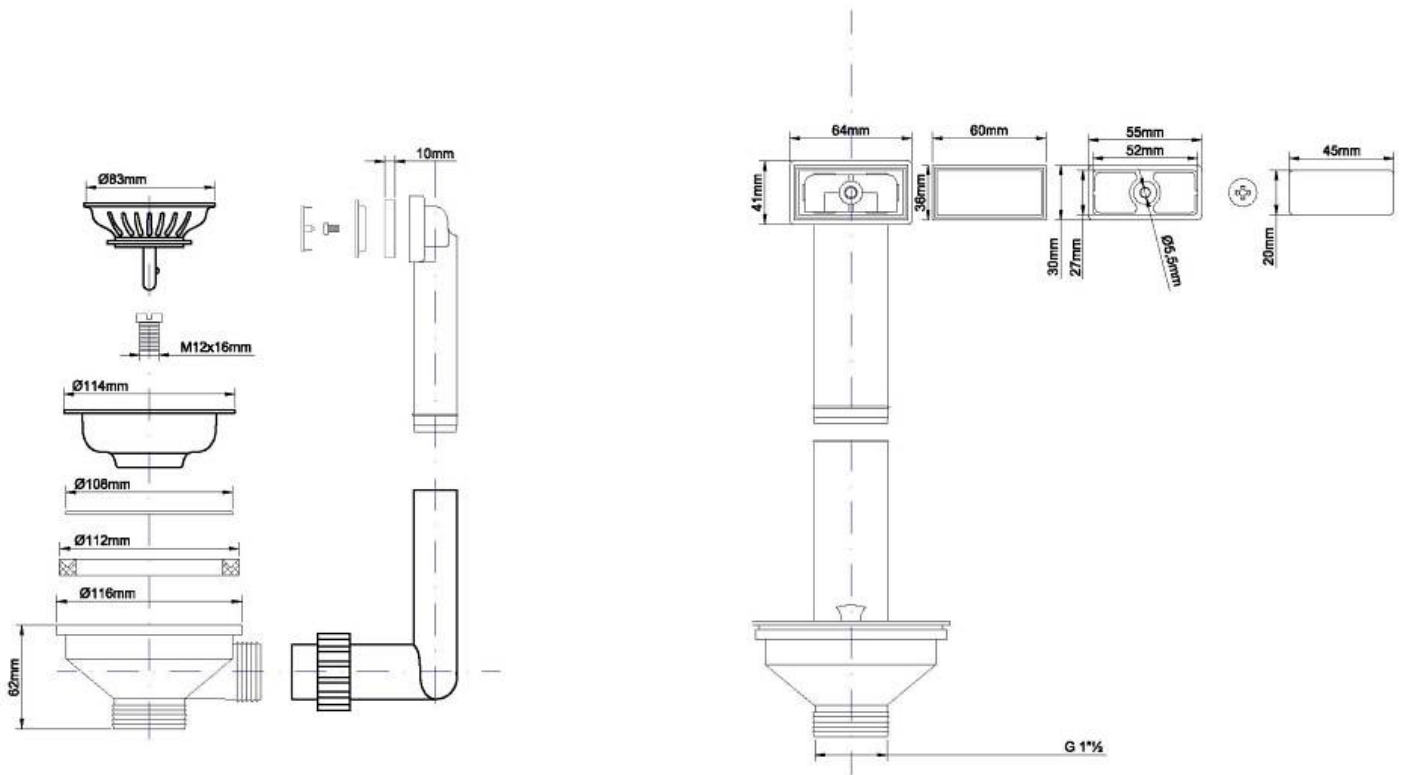

Basket waste fitting with perimetral overflow

Accessories e Complements

Code: 8403 303

TECHNICAL DATA

GALLERY