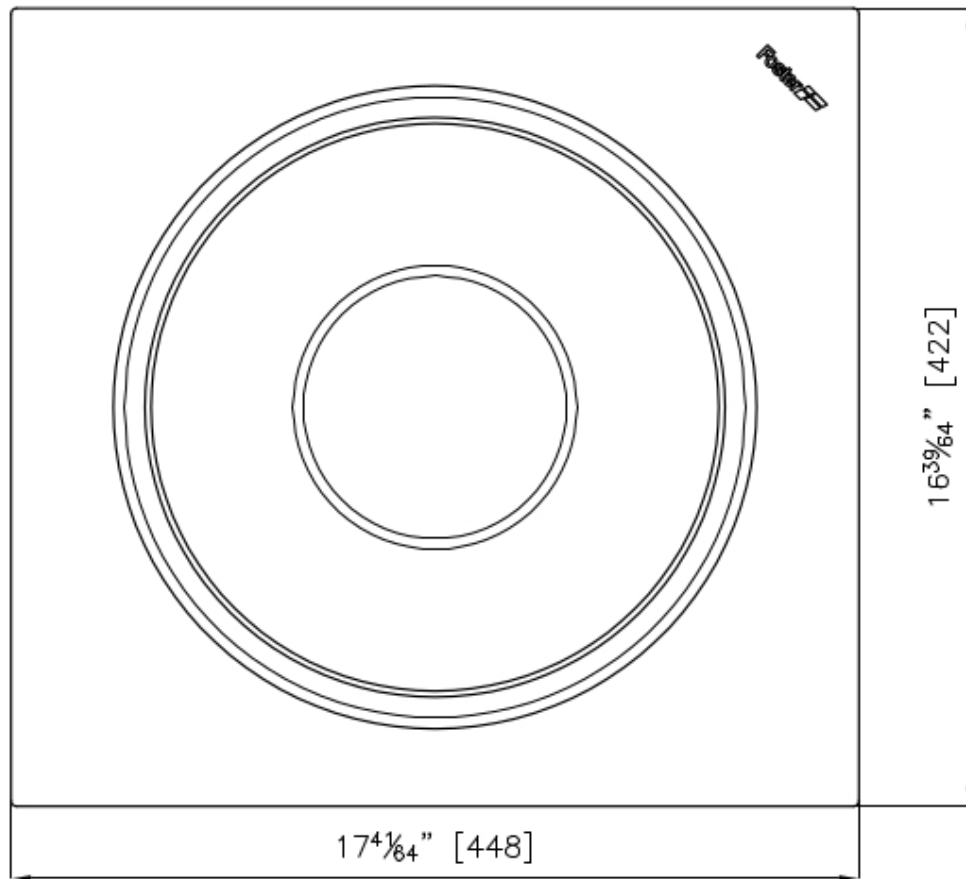

## Kit bowl Ø30 cm with bamboo support

Accessories e Complements

Code: 8200 601

### DETAILS

Sink accessories

Bowl-holder

Material

Bamboo

Dimensions

Bowl: Ø30 cm  
Bamboo support: 44.8 x 42x2 cm

## TECHNICAL DATA