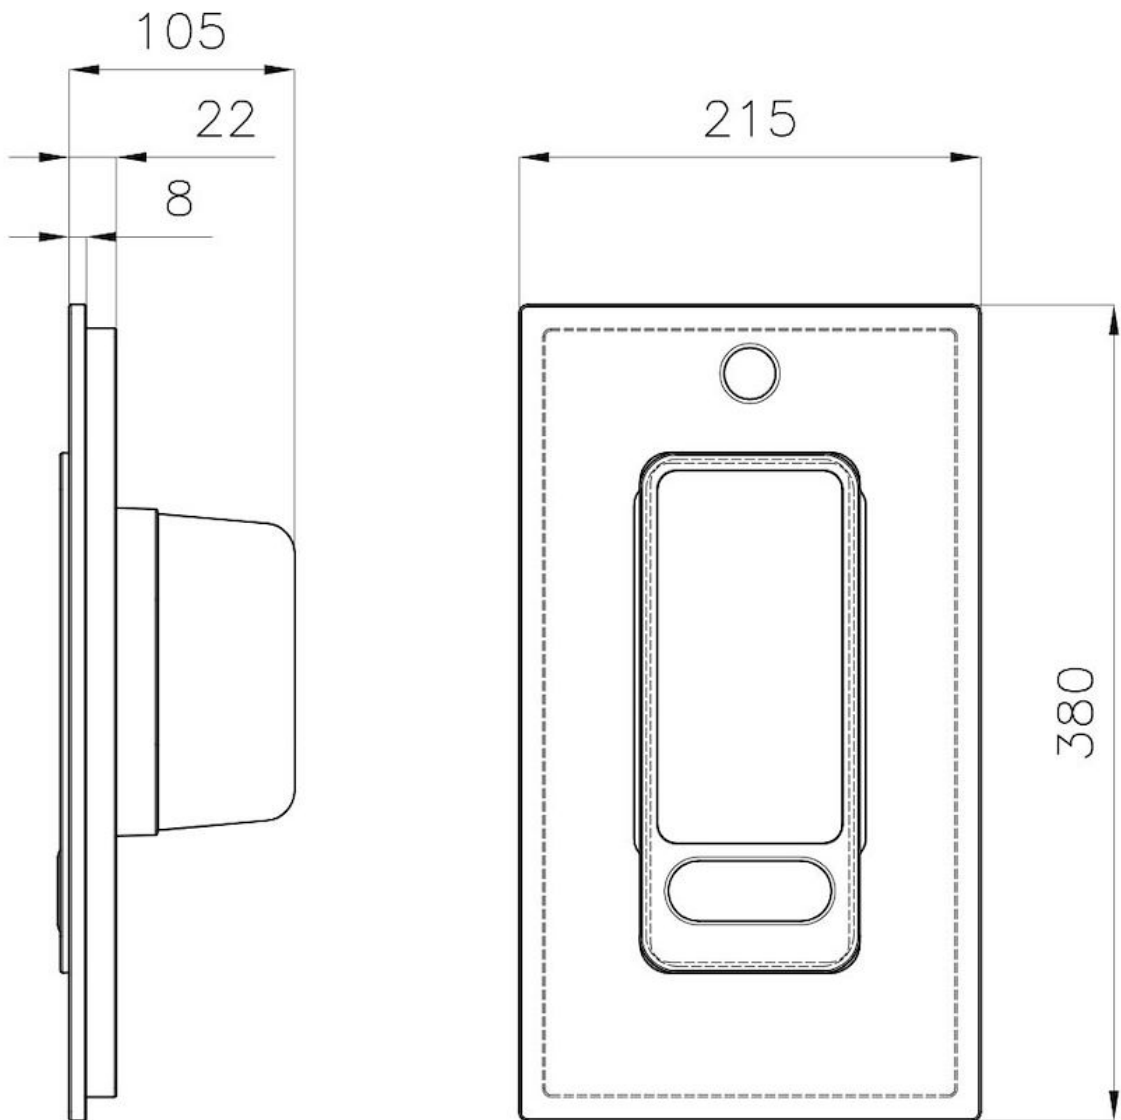

Graters kit with ring-holder and food collection tray

Accessories e Complementi

Code: 8159 101

DETAILS

Product notes

WARNING:

On several models of sinks it's only usable in combination with the accessory 8644101

Sink accessories

HDPE cutting boards and kit

Dimensions

21,5x38 cm

TECHNICAL DATA

OPTIONAL ACCESSORIES

**FINALMENTE, THE TOP OUTDOOR
EXPERIENCE**