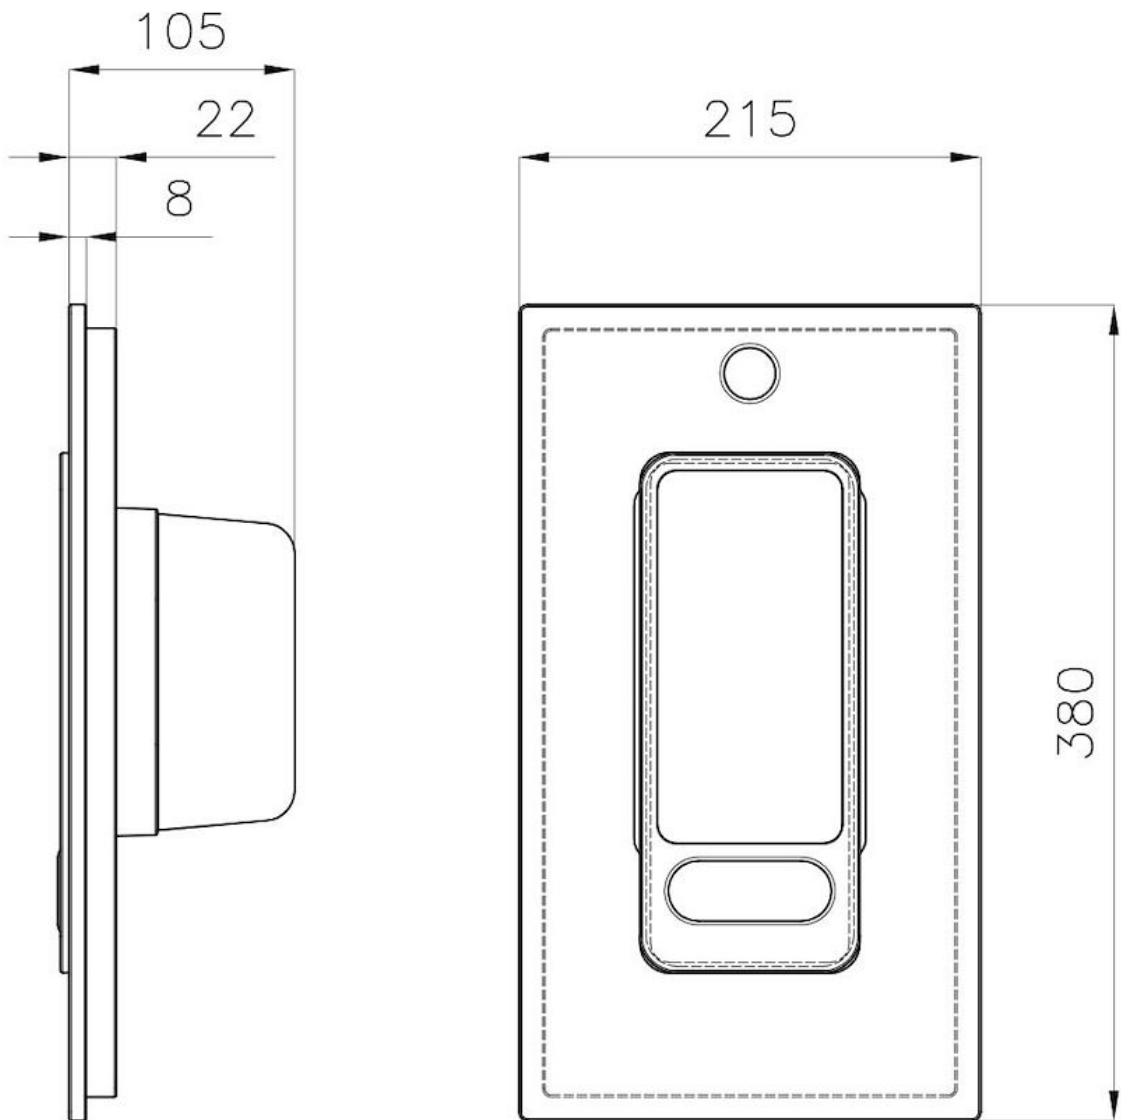

Graters kit with ring-holder and food collection tray

Accessories e Complementi

Code: 8159 101

DETAILS

Product notes

WARNING:

On several models of sinks it's only usable in combination with the accessory 8644101

Sink accessories

HDPE cutting boards and kit

Dimensions

21,5x38 cm

TECHNICAL DATA

GALLERY

OPTIONAL ACCESSORIES

FINALMENTE, THE TOP
OUTDOOR EXPERIENCE