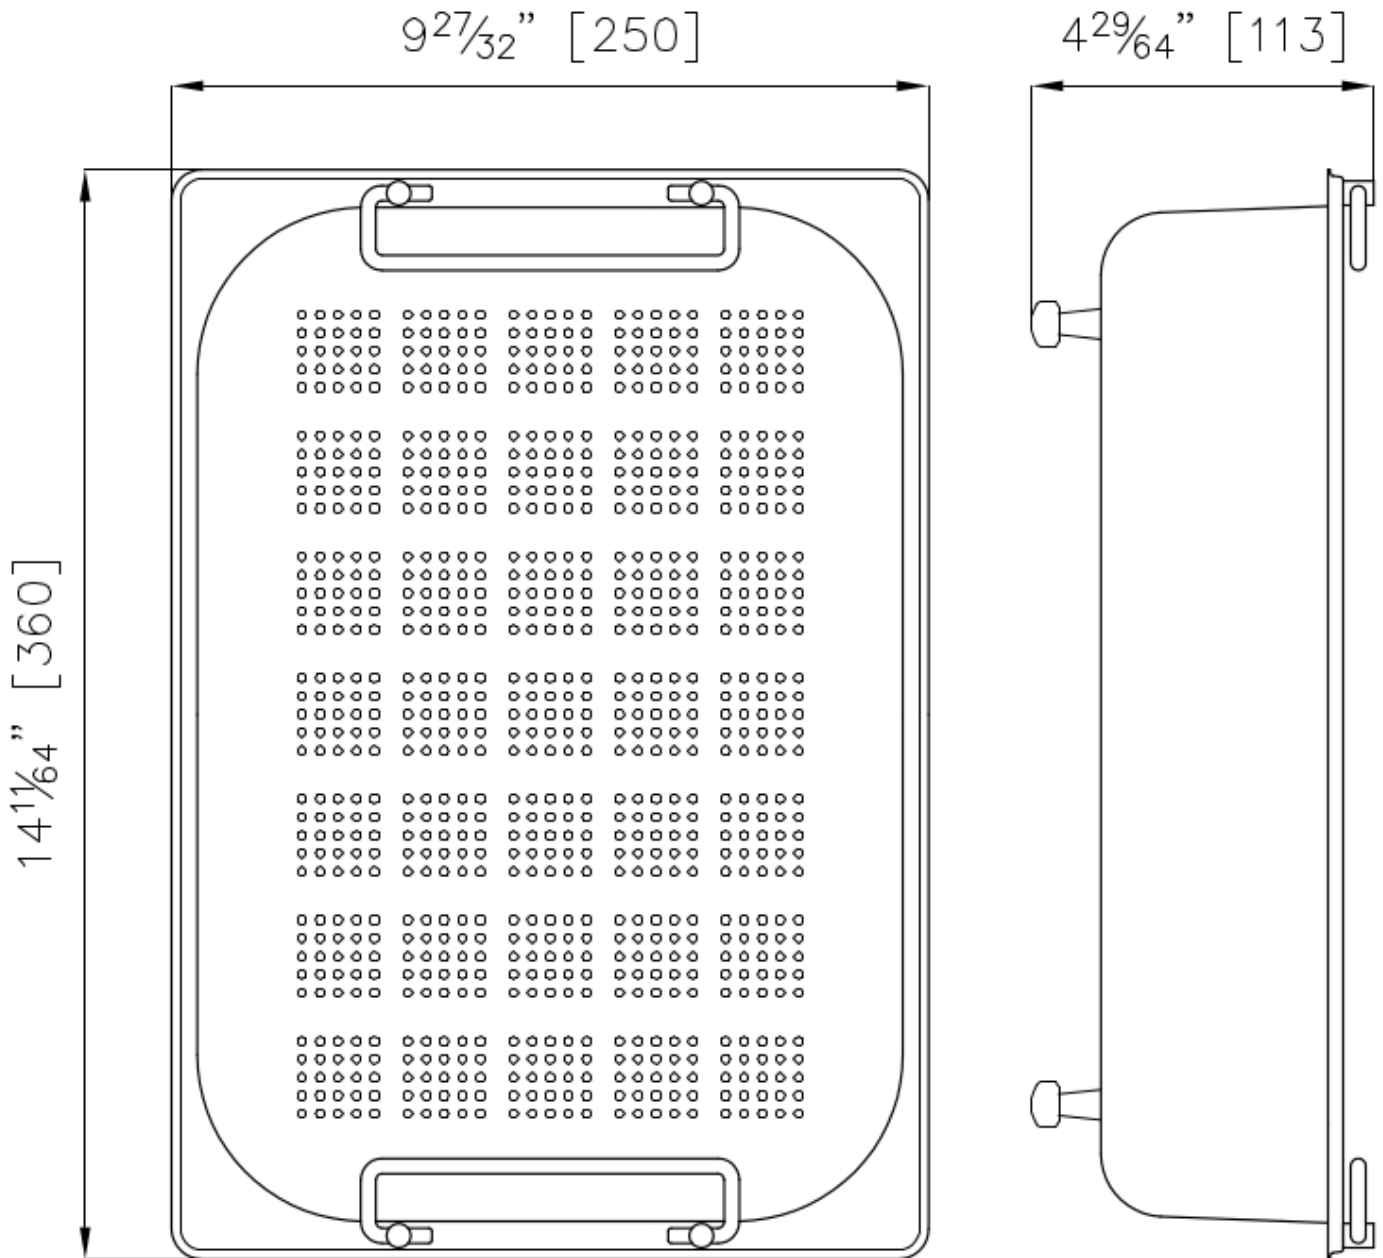

Stainless steel colander

Accessories e Complements

Code: 8154 000

DETAILS

Product notes

WARNING:

On several models of sinks it's only usable in combination with the accessory 8644004

Sink accessories

Colander

Dimensions

25x36 cm

TECHNICAL DATA

GALLERY