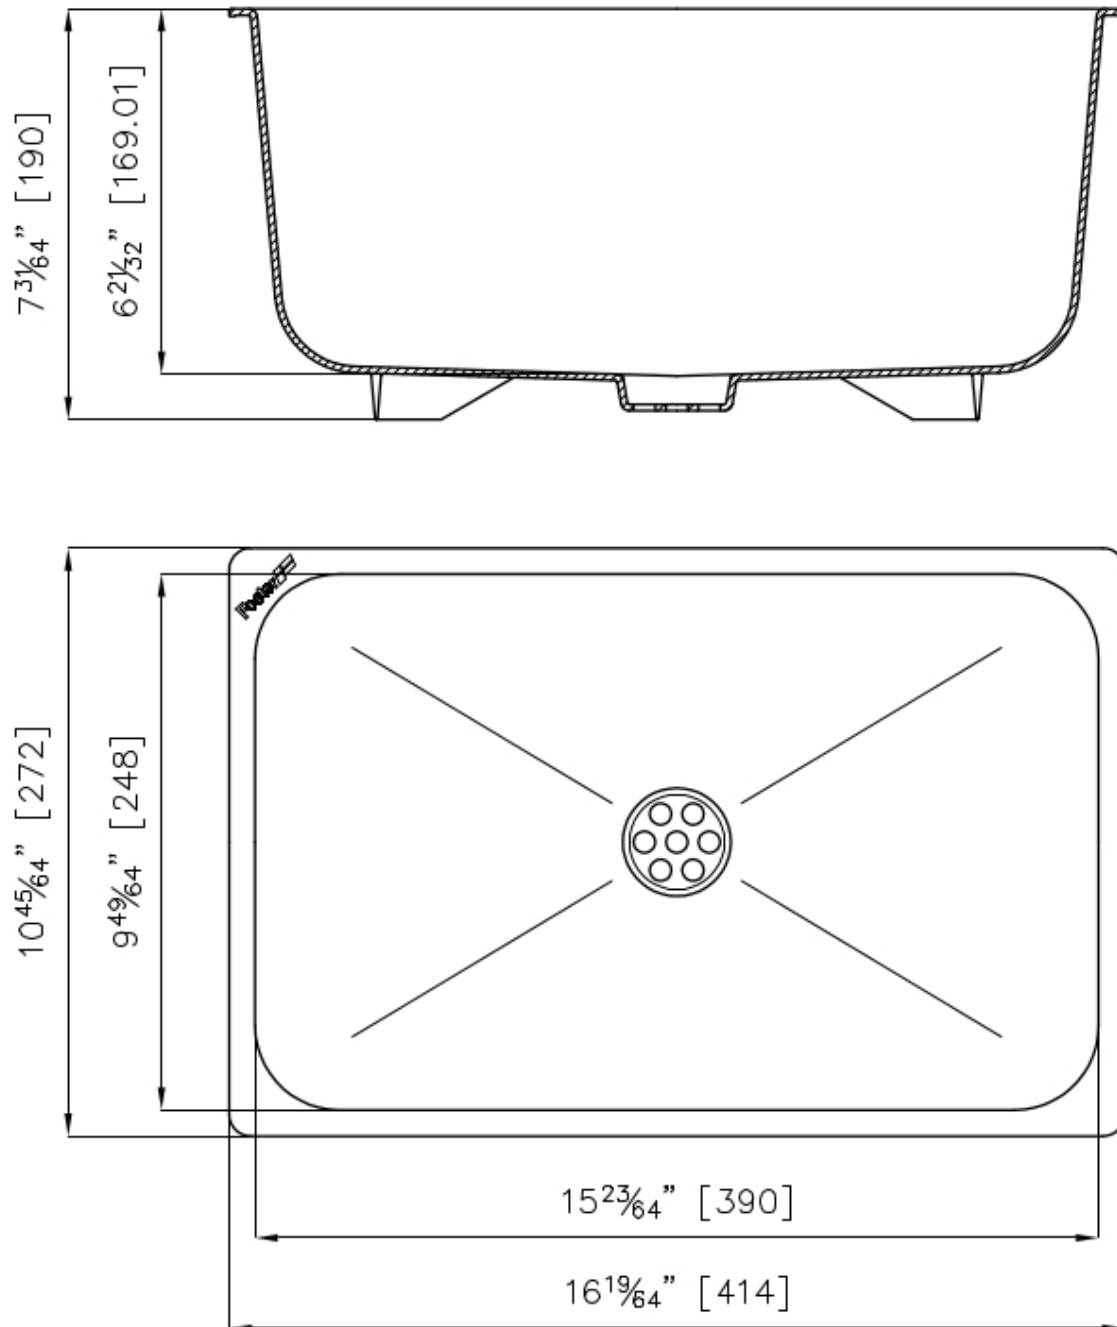

White bowl

Accessories e Complements

Code: 8153 100

DETAILS

Sink accessories

Trays and baskets for tanks

Dimensions

41,4x27,2 cm

TECHNICAL DATA

GALLERY