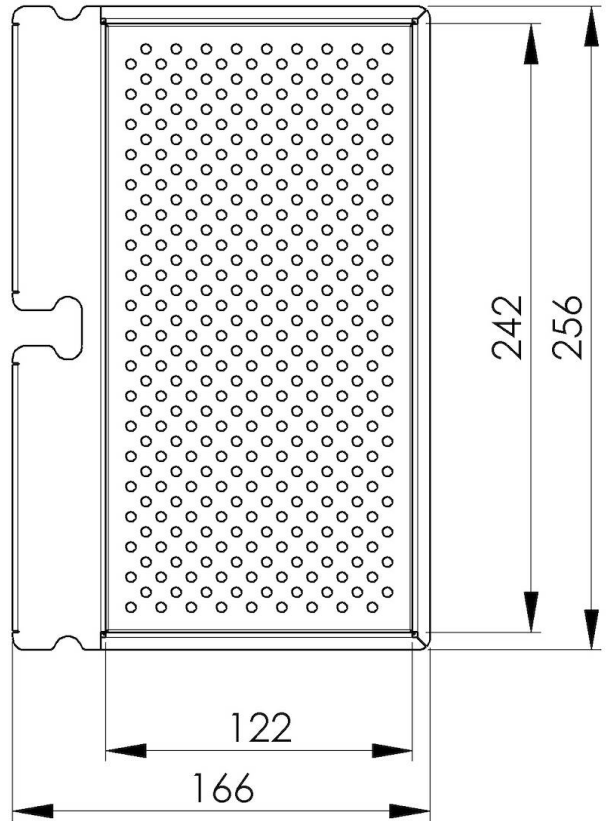

### DETAILS

Material Stainless steel

---

Sink accessories Colander

---

Dimensions 256 x 166 mm

---

Notes: To be used in combination with:  
**8100 608 - 8100 037**

## TECHNICAL DATA

8151 010

Scolapasta per tagliere multifunzione 8100 608  
Colander for chopping board 8100 608