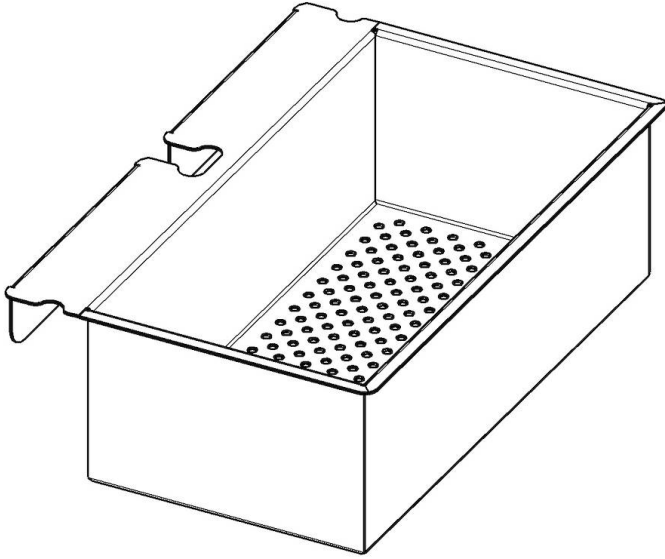

TECHNICAL DATA

8151 010

Scolapasta per tagliere multifunzione 8100 608
Colander for chopping board 8100 608