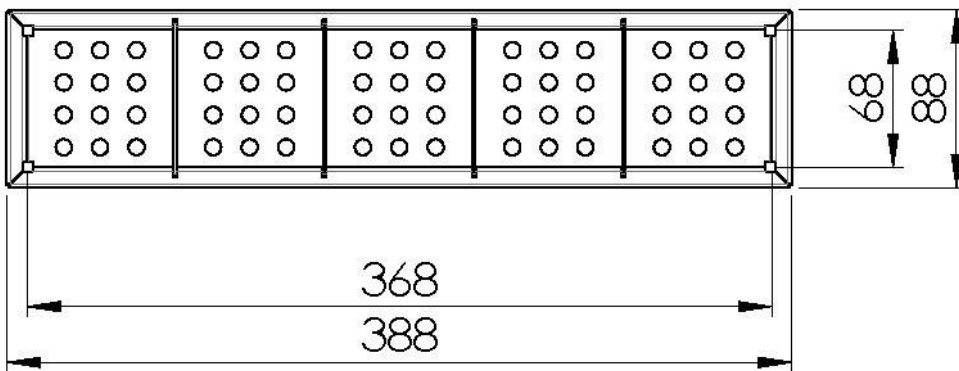

---

Type    Slim

---

Dimensions    38 x 8,8 cm

---

Length    1 unit - Slim

---

Notes:    Removable containers

---

Key to understanding the accessories

The lengths of the channels and accessories are indicated in “units”; for the composition, the sum of the “units” of the accessories must be the same as the length in “units” of the channel.

## TECHNICAL DATA

8151 004

1 x Vaschetta in acciaio 8151 004 / 1 x Stainless steel tray 8151 004