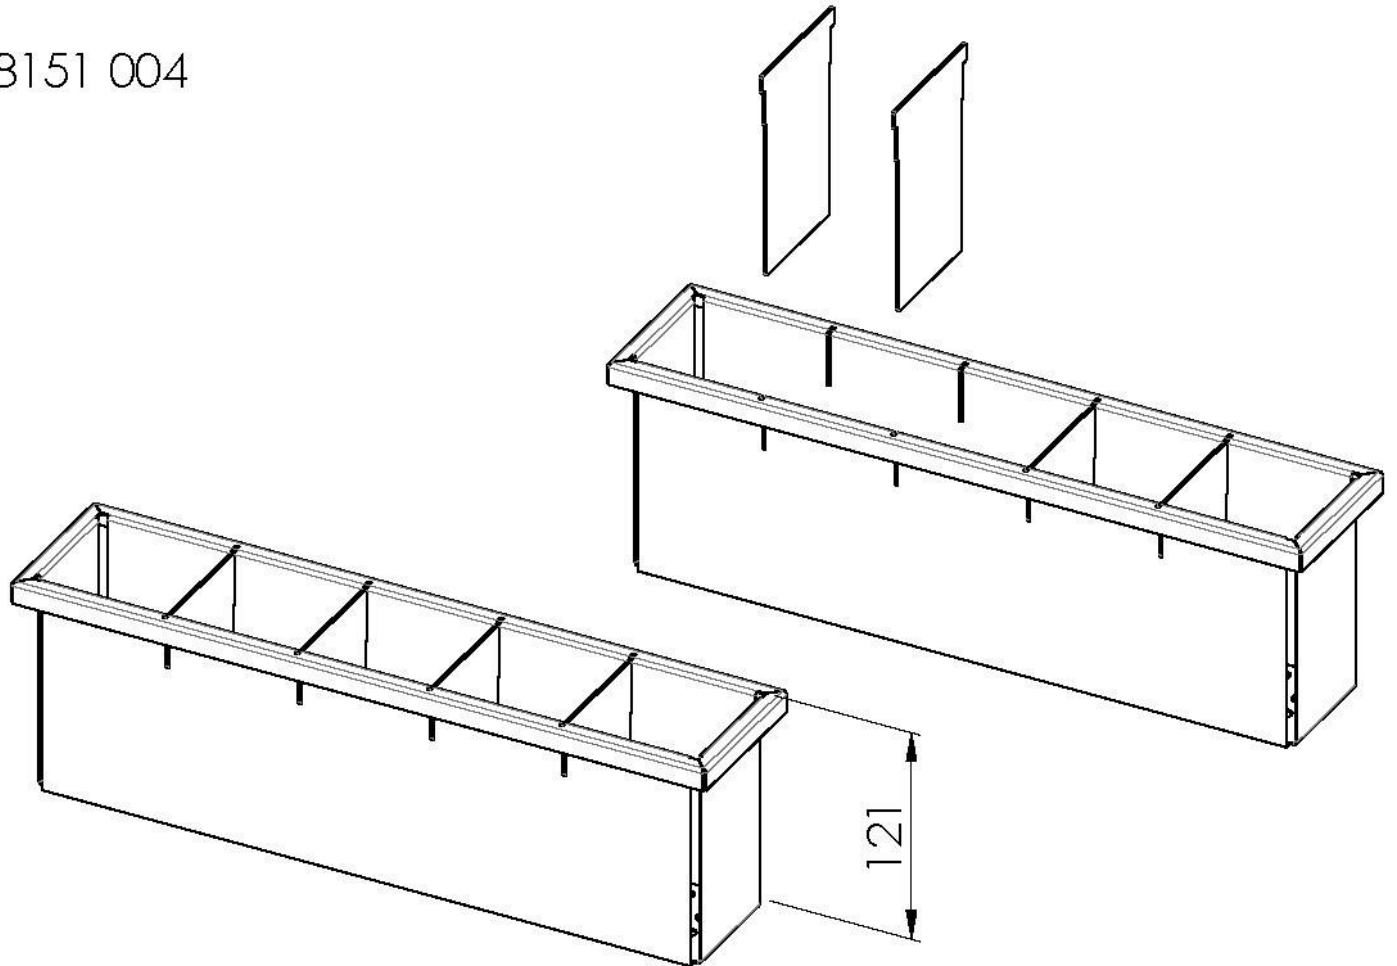

---

Type    Slim

---

Dimensions    38 x 8,8 cm

---

Length    1 unit - Slim

---

Notes:    Removable containers

## TECHNICAL DATA

8151 004

1 x Vaschetta in acciaio 8151 004 / 1 x Stainless steel tray 8151 004