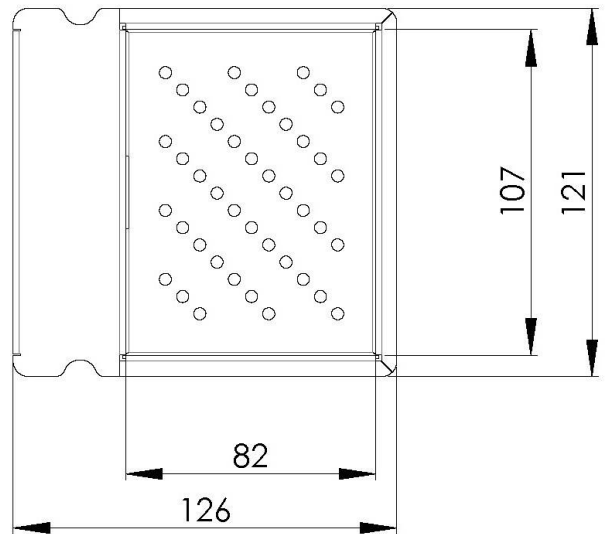

### DETAILS

Sink accessories                      Stainless steel perforated tray

---

Dimensions                              12,6 x 12,1 cm

---

Texture                                    Brushed in line

---

## TECHNICAL DATA

8151 001

AISI 304 stainless steel bowl  
vaschetta in acciaio inox AISI 304