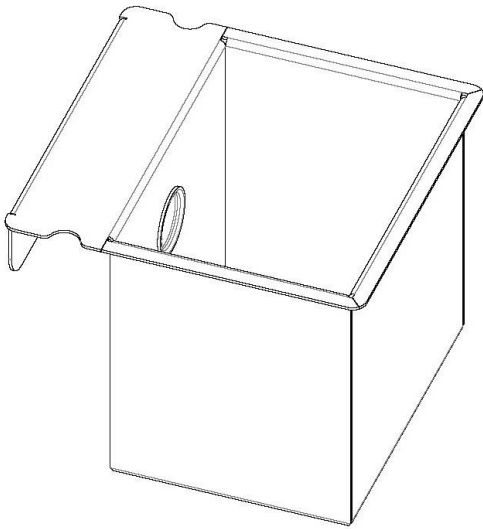

## Stainless steel perforated tray

Accessories e Complements

Code: 8151 001

### DETAILS

Sink accessories                      Stainless steel perforated tray

---

Dimensions                              12,6 x 12,1 cm

---

Texture                                    Brushed in line

---

## TECHNICAL DATA

8151 001

AISI 304 stainless steel bowl  
vaschetta in acciaio inox AISI 304