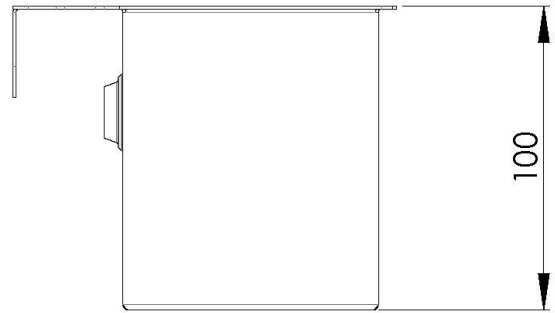

### DETAILS

Sink accessories                      Stainless steel perforated tray

---

Dimensions                              12,6 x 12,1 cm

---

Texture                                    Brushed in line

---

## TECHNICAL DATA

8151 001

AISI 304 stainless steel bowl  
vaschetta in acciaio inox AISI 304