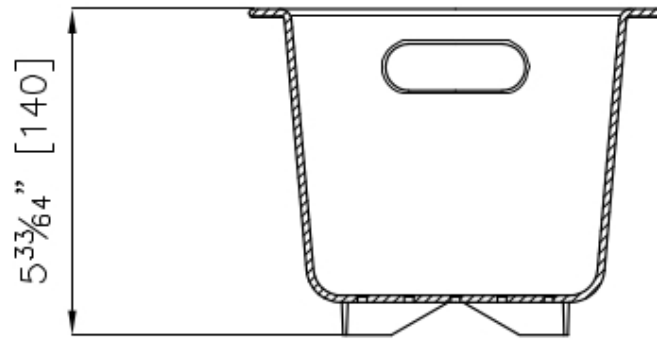

TECHNICAL DATA