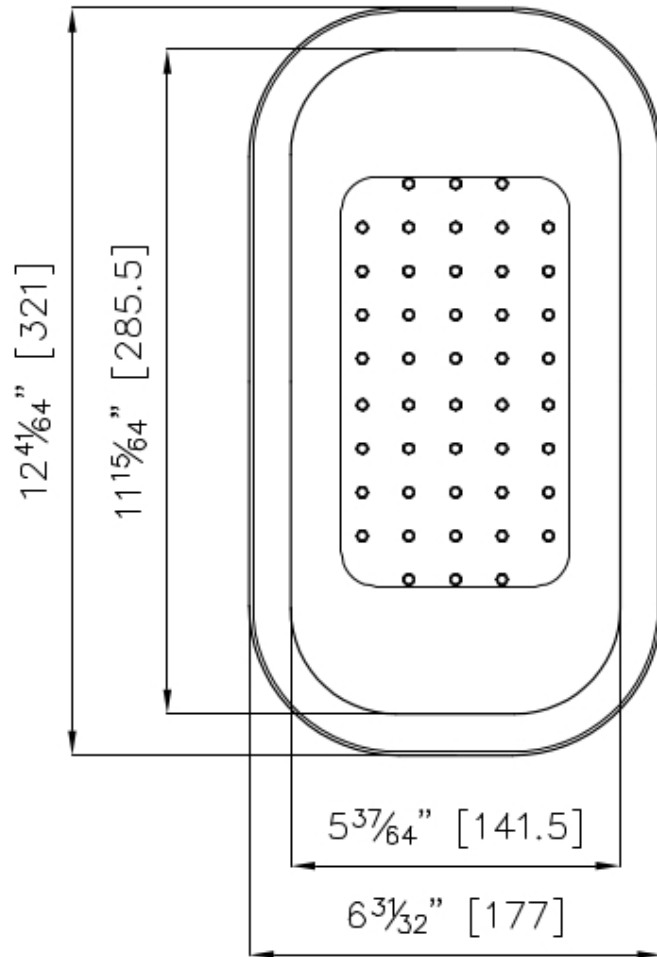

White colander

Accessories e Complements

Code: 8151 100

DETAILS

Sink accessories

Colander

Dimensions

17,7x32,1 cm

TECHNICAL DATA

GALLERY