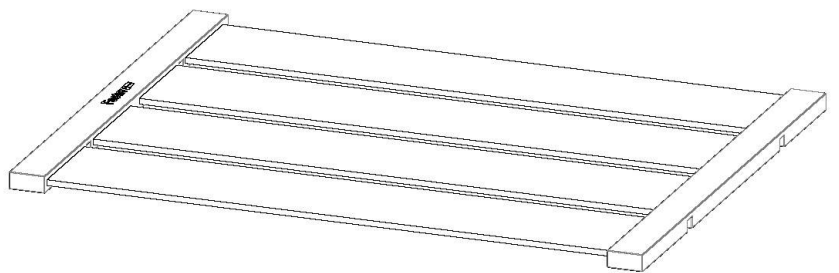

Foldable rack black

Accessories e Complements

Code: 8110 010

DETAILS

Material Aluminum and silicone

Coloring Black

Dimensions 448 x 342 mm

Notes: Foldable

TECHNICAL DATA

Accessory opened

Accessory closed