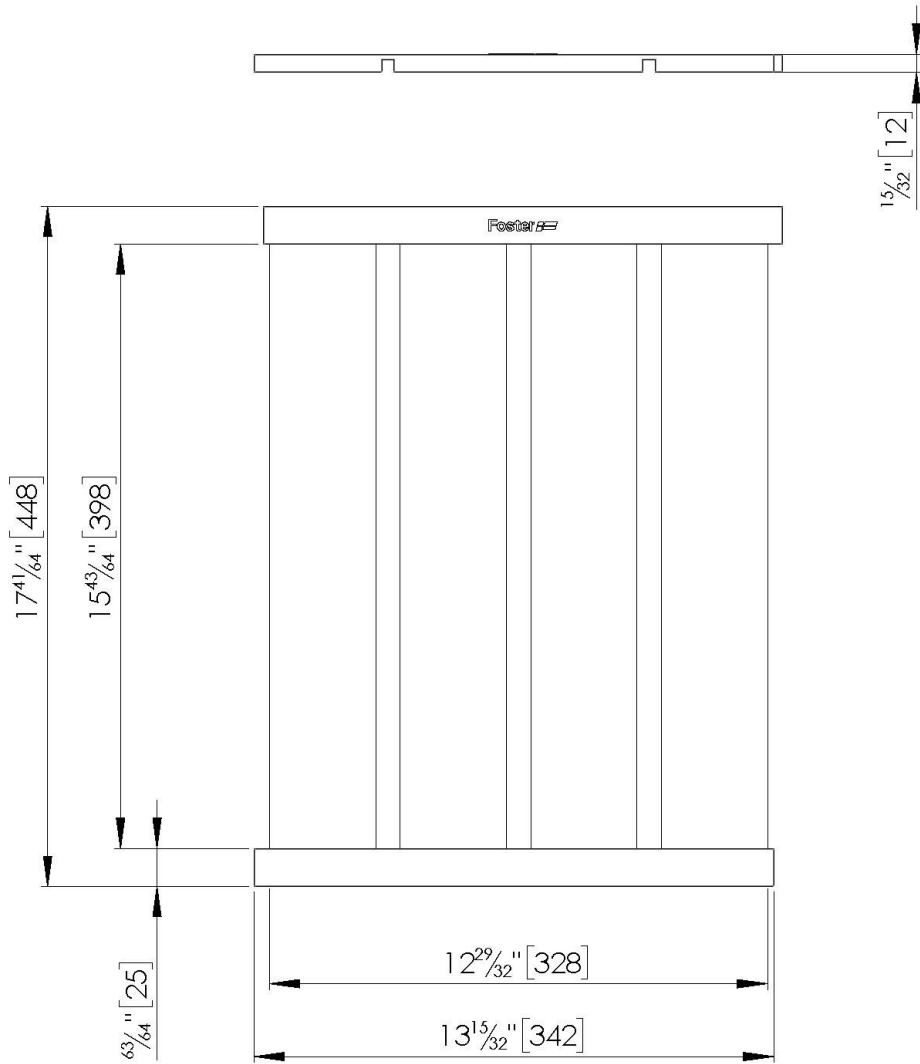

Foldable rack black

Accessories e Complements

Code: 8110 010

DETAILS

Material Aluminum and silicone

Coloring Black

Dimensions 448 x 342 mm

Notes: Foldable

TECHNICAL DATA

Accessory opened

Accessory closed