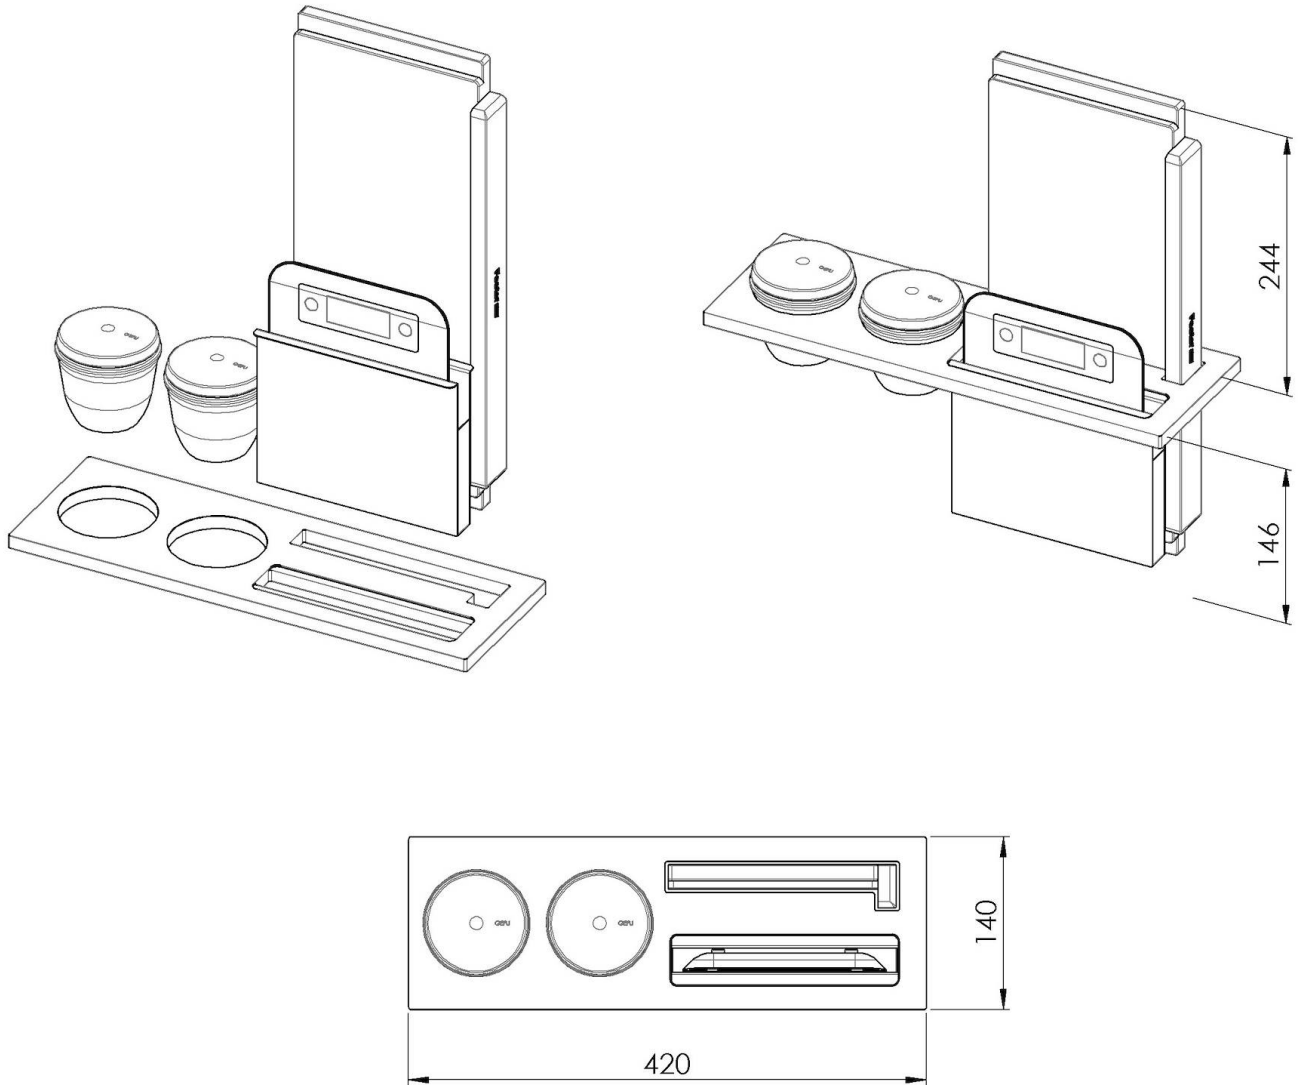

Kit "G"

Multifunction scale, 2 terracotta bowls with stainless steel lid, 2 glass salt shakers, 2 stainless steel bottle holders

Equipped troughs accessories

Code: 8100 710

DETAILS

Equipped troughs accessories Multifunction kit

Type Standard

Dimensions 42 x 14 cm

Length 3 unit - Standard

Key to understanding the accessories The lengths of the channels and accessories are indicated in “units”; for the composition, the sum of the “units” of the accessories must be the same as the length in “units” of the channel.

Scale features

- Dimension 21.4 x 16.5 cm - Max capacity 5 kg
- Bluetooth connection to smartphone
- Free access to the smartapple app
- Database with more than 430 stored foods

Notes: The chopping board can only be used in 400 mm deep bowls

TECHNICAL DATA

8100 710

- 1 x supporto black / 1 x black support
- 1 x tagliere iroko / 1 x iroko cutting board
- 1 x bilancia / 1 x balance
- 2 x ciotola in terracotta con coperchio in acciaio inox e cucchiaino in legno / 2 x terracotta bowl with stainless steel lid and wooden spoon