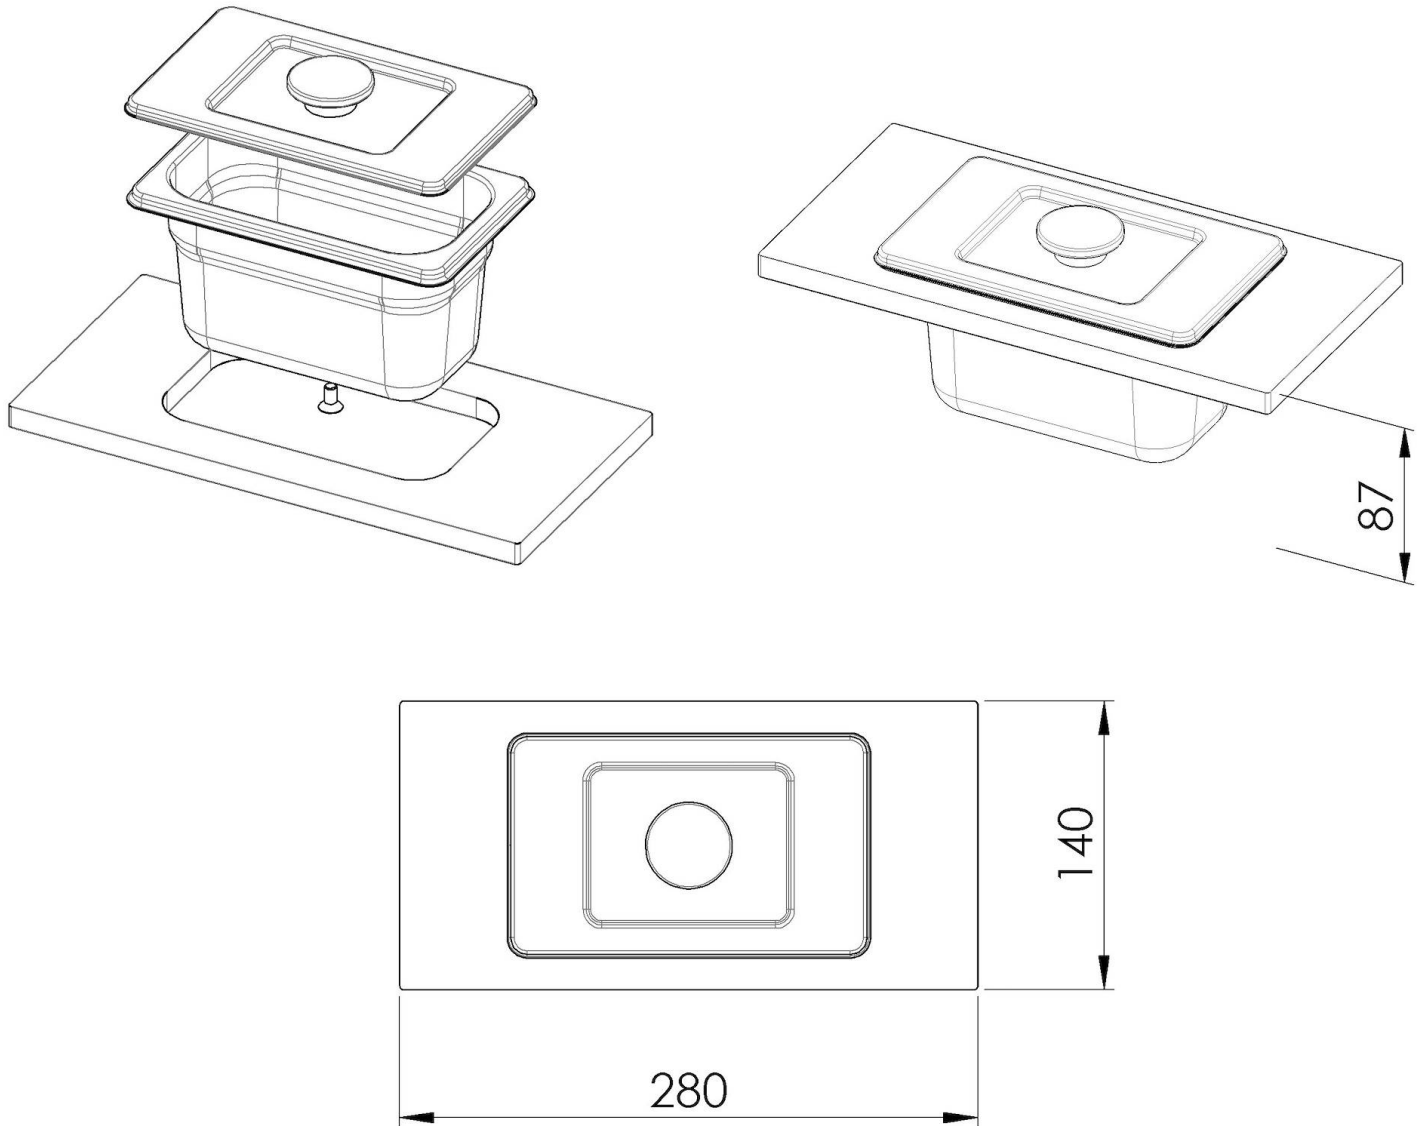

Kit "E"

Stainless steel bowl with lid

Equipped troughs accessories

Code: 8100 705

DETAILS

Equipped troughs accessories Stainless steel bowl with lid

Material Stainless steel

Texture Brushed in line

Finish Foster brushed

Type Standard

Dimensions 28 x 14 cm

Length 2 unit - Standard

Key to understanding the accessories The lengths of the channels and accessories are indicated in “units”; for the composition, the sum of the “units” of the accessories must be the same as the length in “units” of the channel.

TECHNICAL DATA

8100 705

1 x supporto black / 1 x black support
1 x vaschetta inox / 1 x stainless steel tray