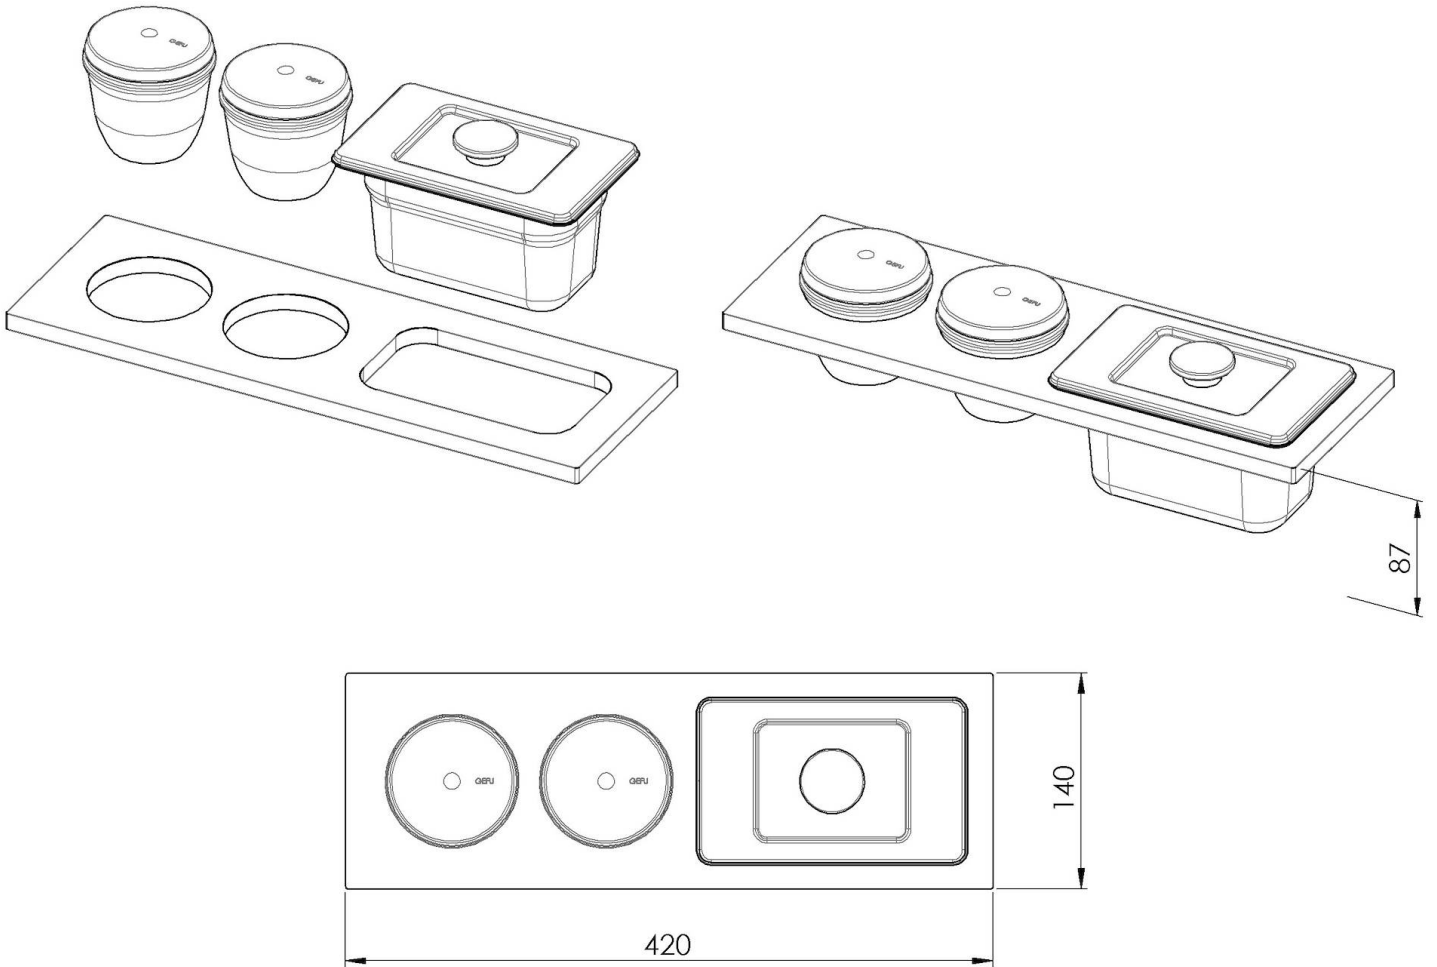

TECHNICAL DATA

8100 702

- 1 x supporto black / 1 x black support
- 1 x vaschetta inox / 1 x stainless steel tray
- 2 x ciotola in terracotta con coperchio in acciaio inox e cucchiaino in legno / 2 x terracotta bowl with stainless steel lid and wooden spoon