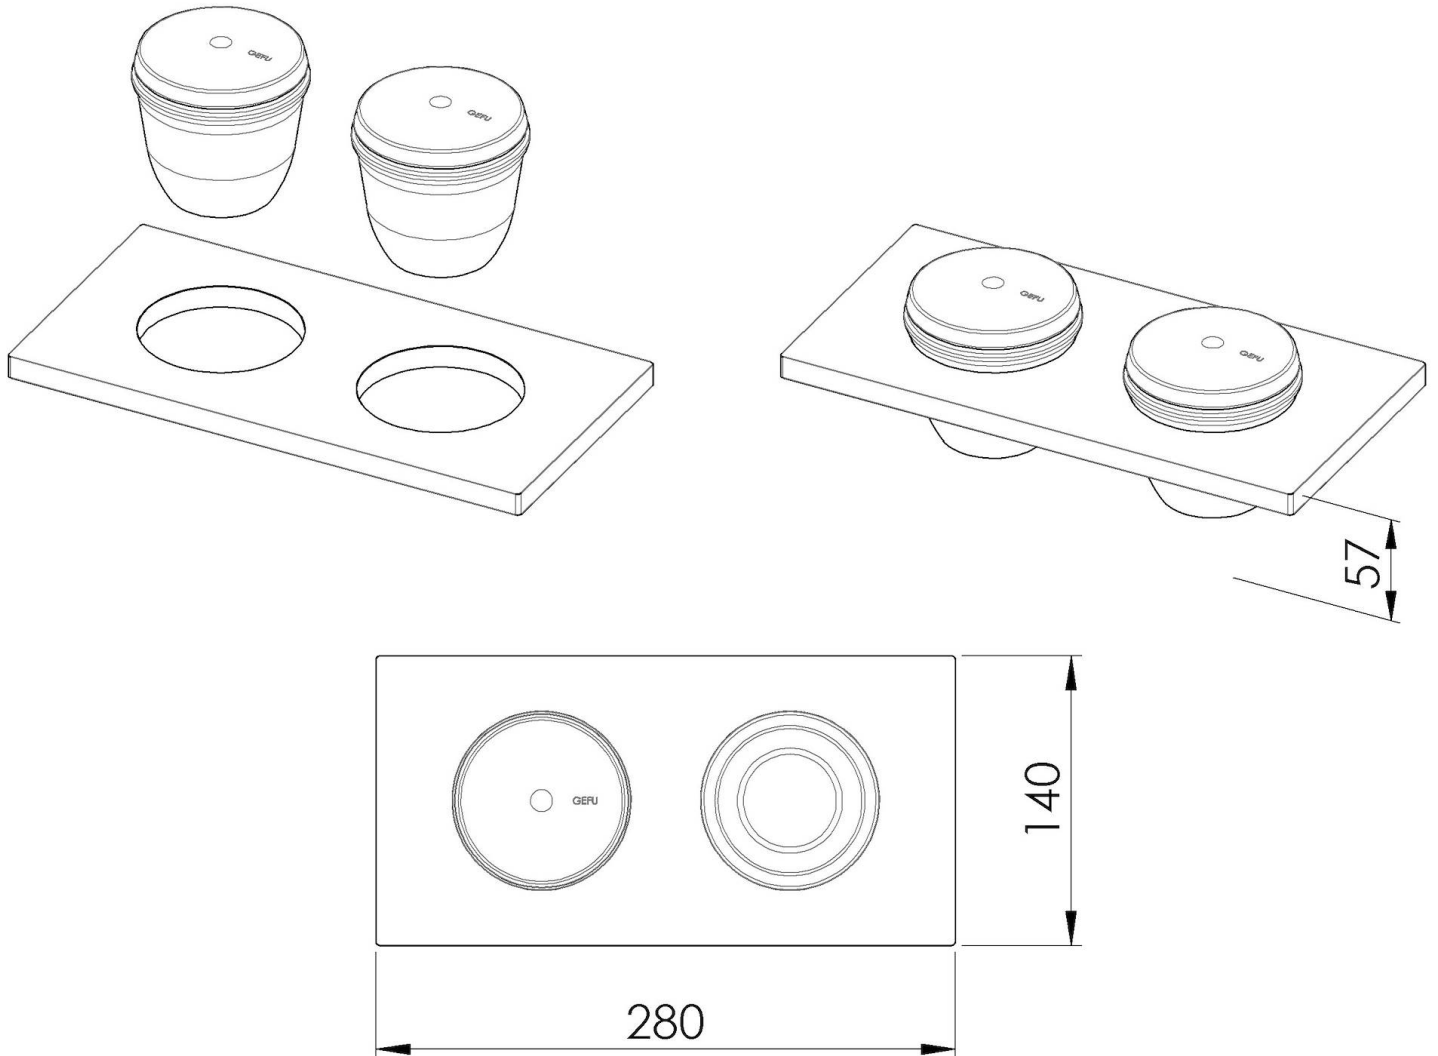

Kit "C"

2 terracotta bowls with stainless steel lid

Equipped troughs accessories

Code: 8100 701

DETAILS

Equipped troughs accessories 2 terracotta bowls with stainless steel lid

Type Standard

Dimensions 28 x 14 cm

Length 2 unit - Standard

Key to understanding the accessories

The lengths of the channels and accessories are indicated in “units”; for the composition, the sum of the “units” of the accessories must be the same as the length in “units” of the channel.

TECHNICAL DATA

8100 701

1 x supporto black / 1 x black support
2 x ciotola in terracotta con coperchio in acciaio inox e
cucchiaino in legno / 2 x terracotta bowl with stainless steel lid
and wooden spoon