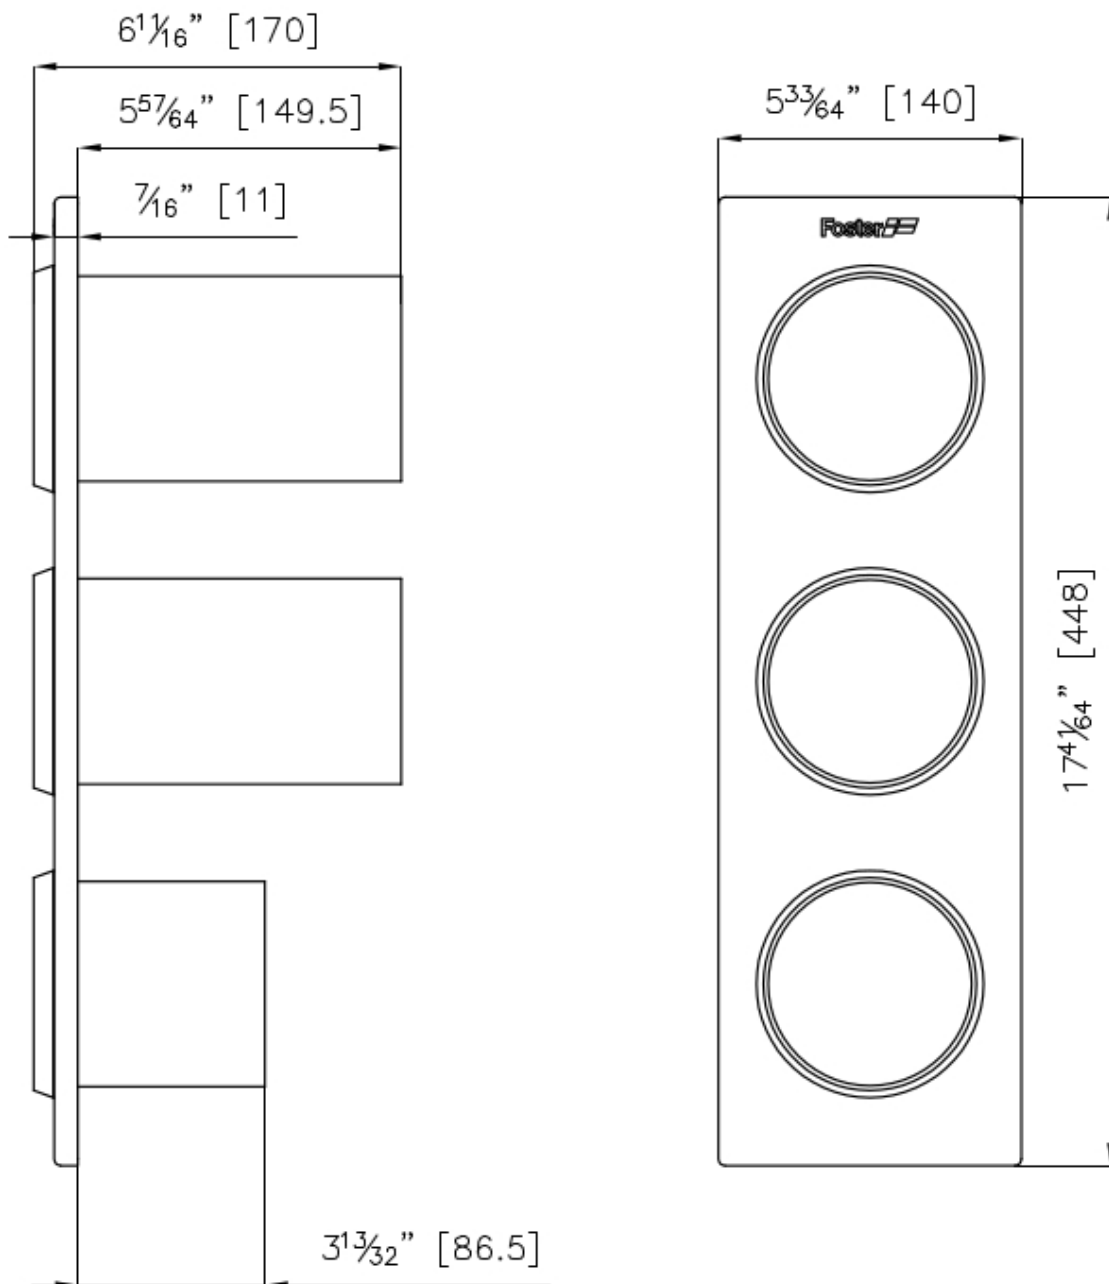

### DETAILS

Sink accessories

Bottles-holder

Dimensions

44,8x14 cm

## TECHNICAL DATA