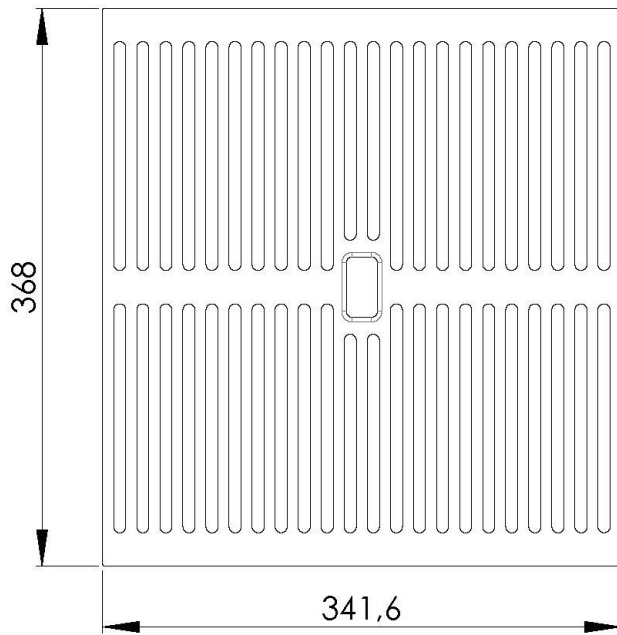

Black grid

Accessories e Complements

Code: 8100 618

DETAILS

Material Foster Black Composit

Sink accessories Grid

Dimensions 42x39 cm

TECHNICAL DATA

8100 618

1 x Griglia black 8100 618 / 1 x Black grid 8100 618