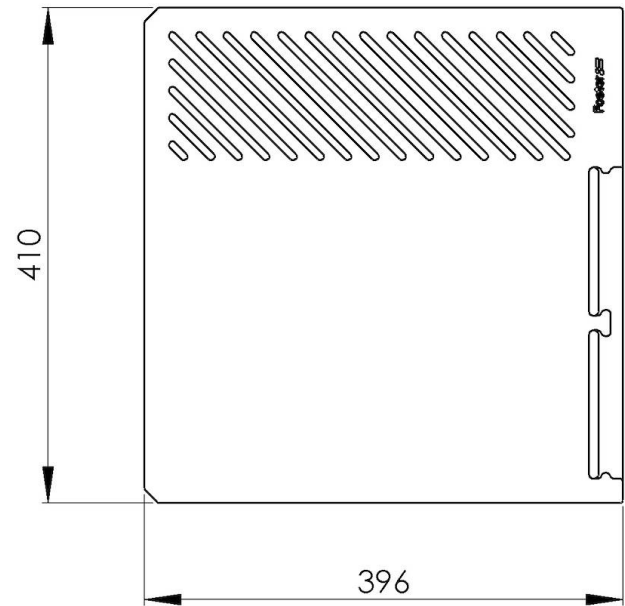

Black multifunction chopping board

Accessories e Complements

Code: 8100 608

DETAILS

Material Foster Black Composit

Sink accessories Multifunctional chopping board

Dimensions 396 x 410 mm

TECHNICAL DATA

8100 608

Tagliere multifunzione black
Black multifunctional chopping board

GALLERY