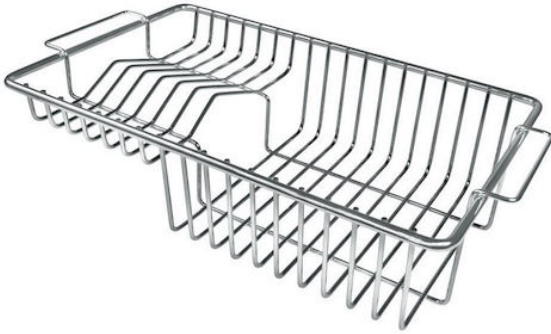

Stainless steel plate rack

Accessories e Complements

Code: 8100 305

DETAILS

Sink accessories

Plate rack

Dimensions

23x37,5