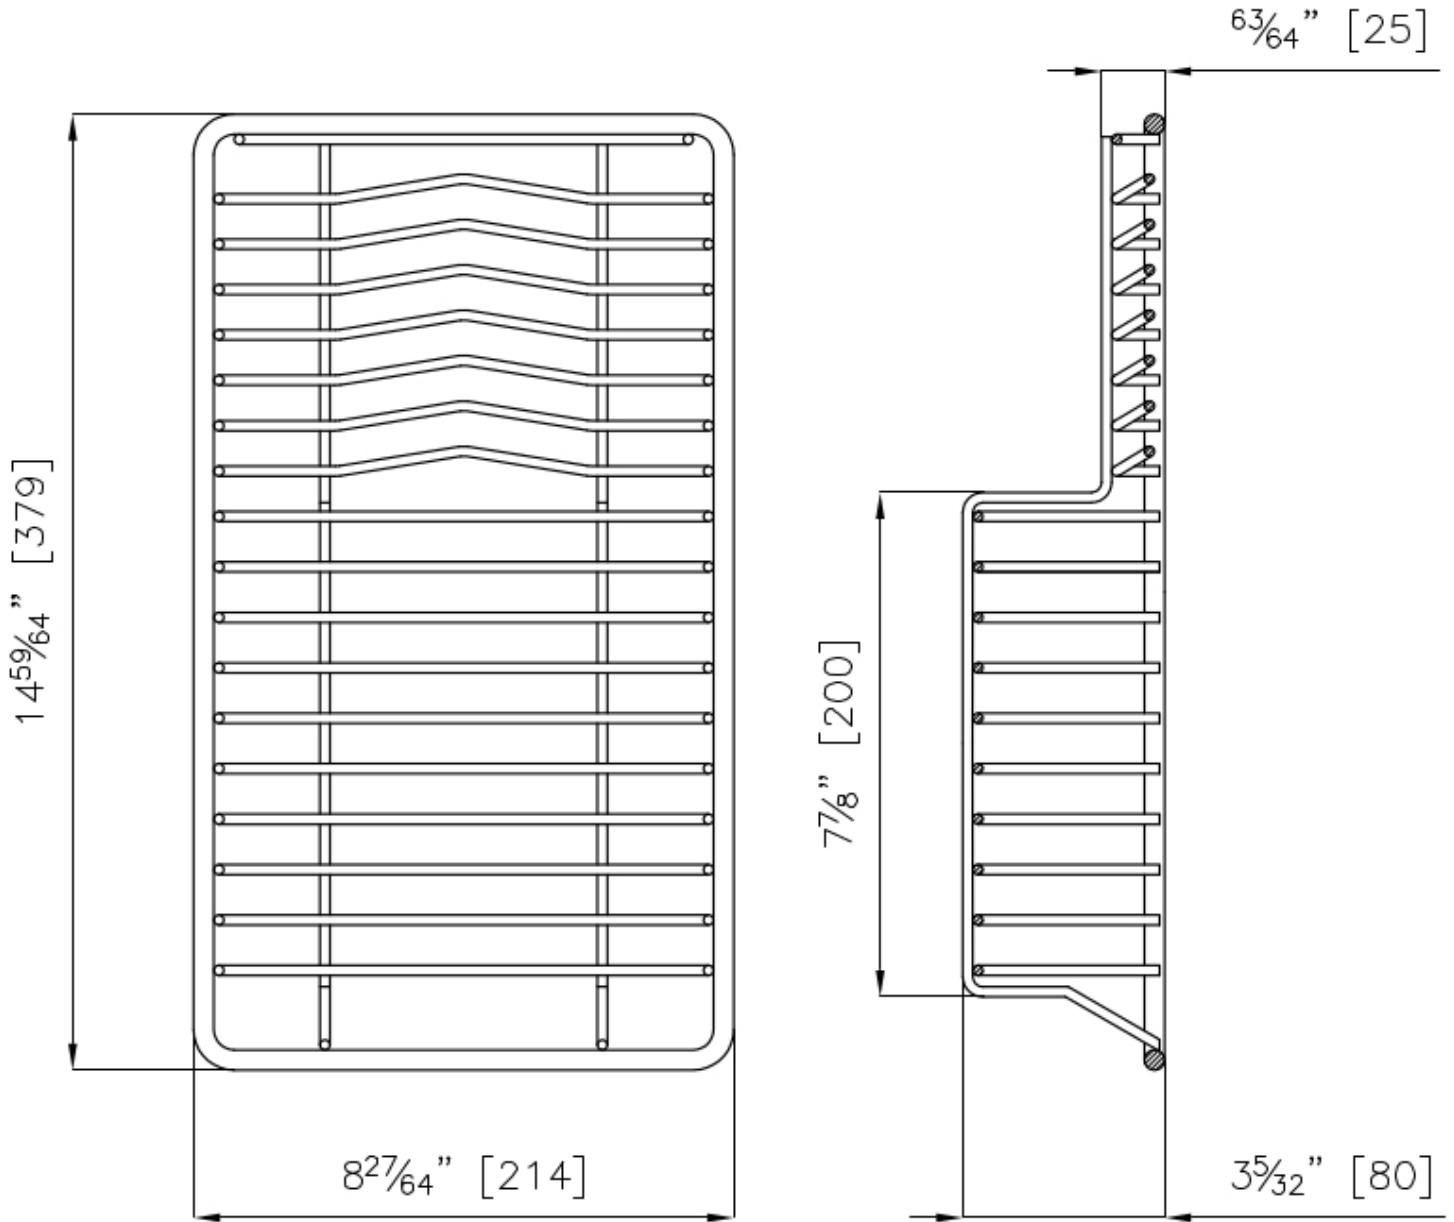

TECHNICAL DATA