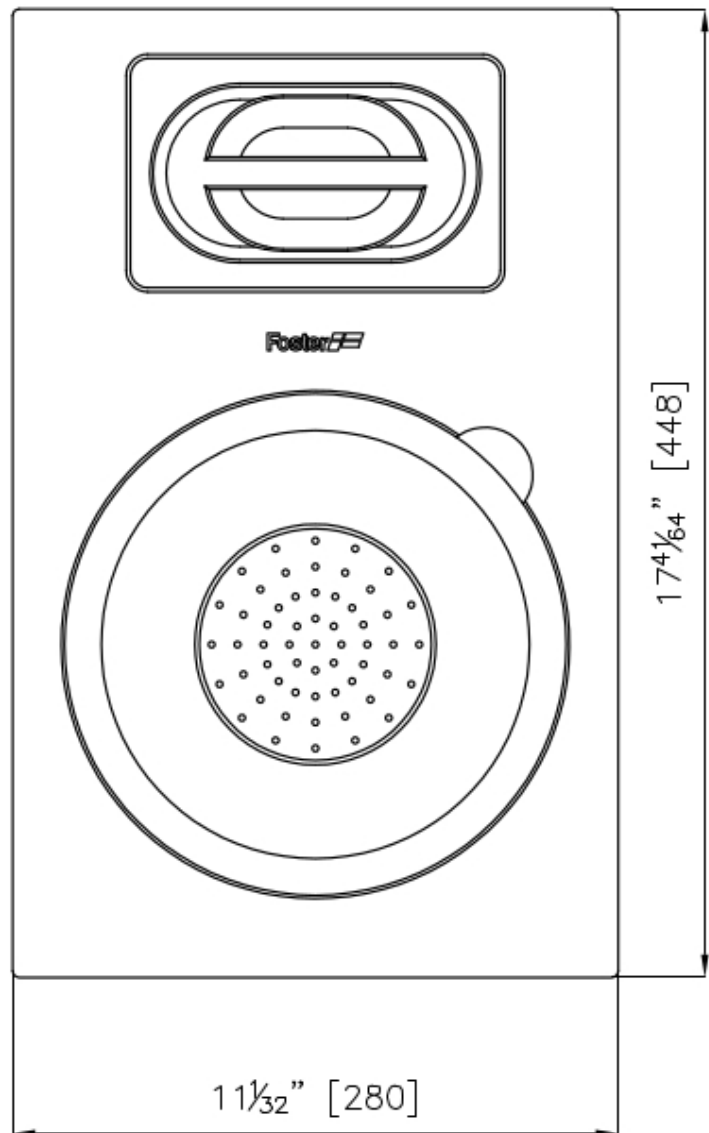

Kit multi-bowl

Accessories e Complements

Code: 8100 628

DETAILS

Sink accessories

Bowls-holder

Dimensions

44,8x28 cm

TECHNICAL DATA

GALLERY

OPTIONAL ACCESSORIES