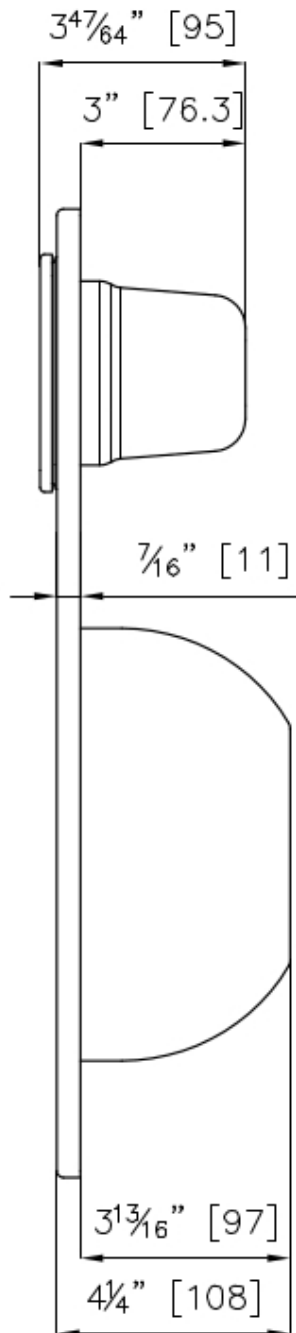

Kit multi-bowl

Accessories e Complements

Code: 8100 628

DETAILS

Sink accessories

Bowls-holder

Dimensions

44,8x28 cm

TECHNICAL DATA

GALLERY

OPTIONAL ACCESSORIES