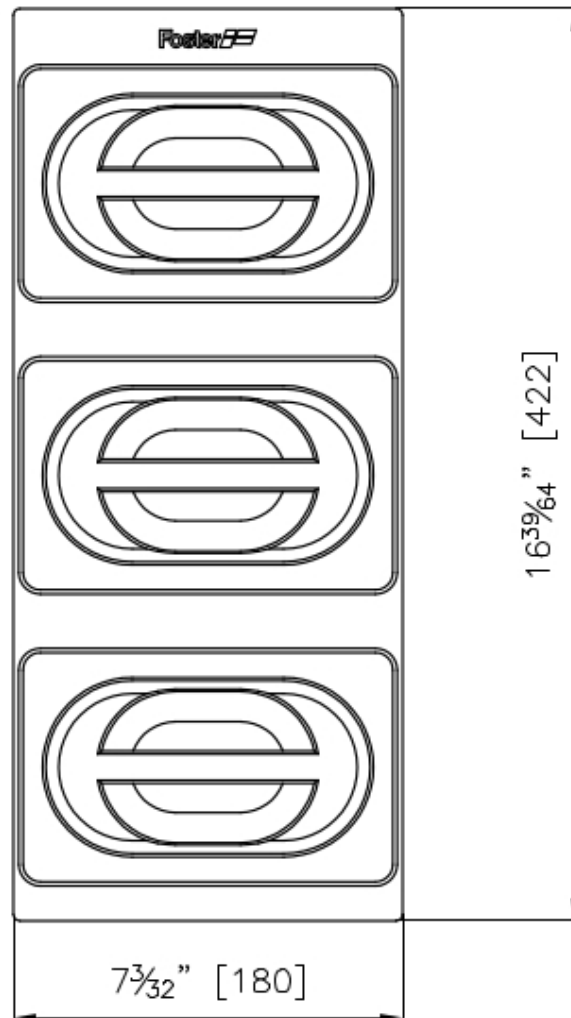

3 Bowls set

Accessories e Complements

Code: 8100 624

DETAILS

Sink accessories

Bowls-holder

Dimensions

42,2x18 cm

TECHNICAL DATA

GALLERY

OPTIONAL ACCESSORIES