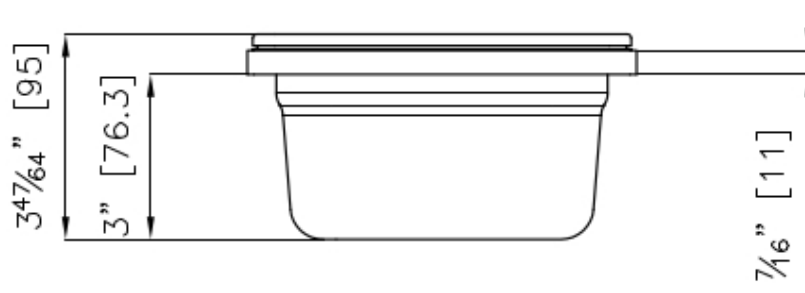

TECHNICAL DATA