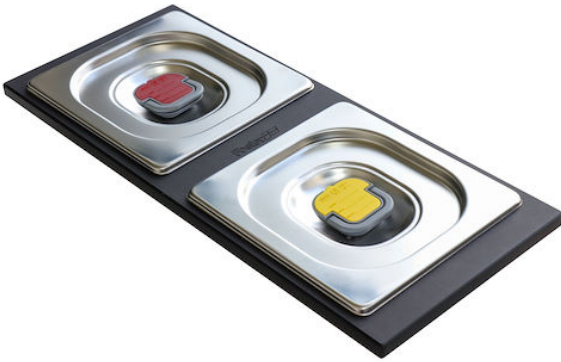

2 Bowls set

Accessories e Complements

Code: 8100 623

DETAILS

Sink accessories

Bowls-holder

Dimensions

42,2x18 cm