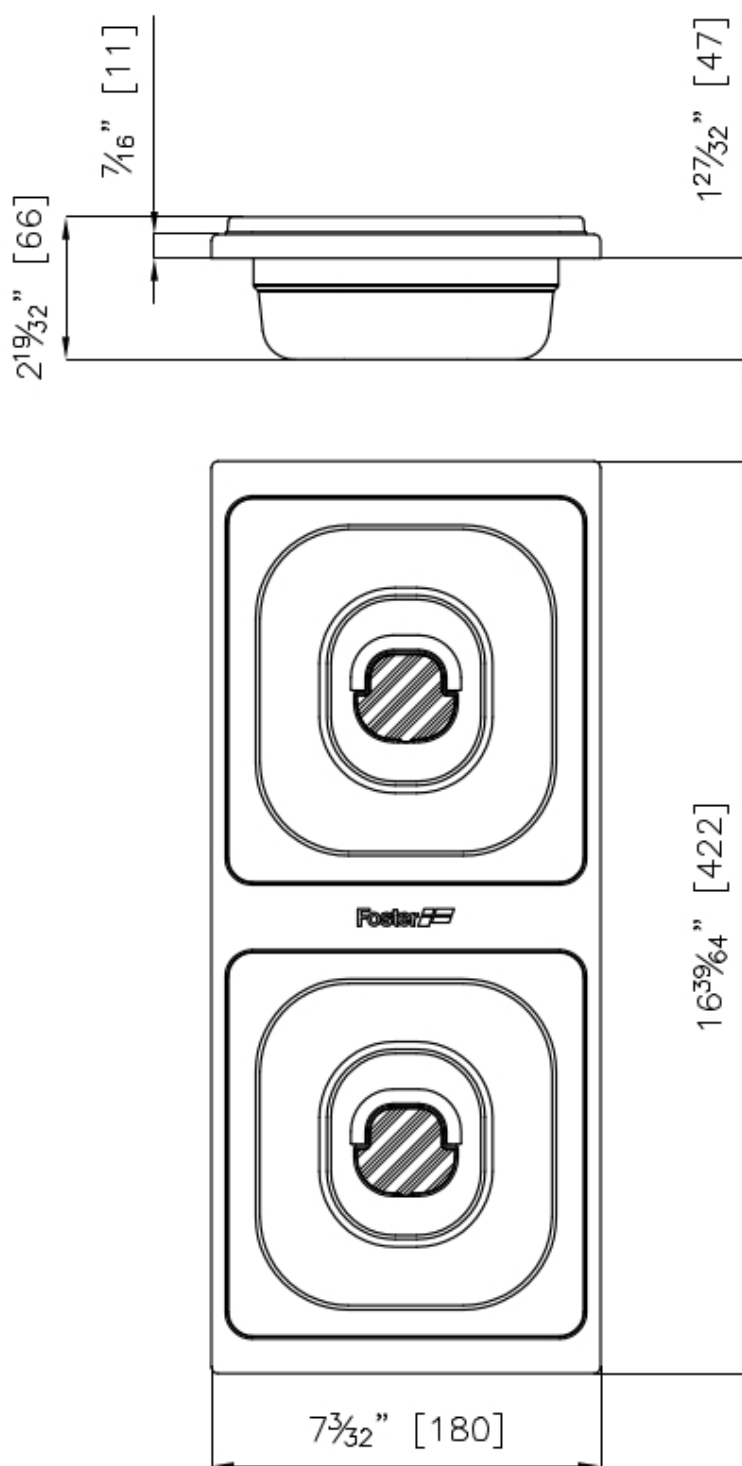

2 Bowls set

Accessories e Complements

Code: 8100 623

DETAILS

Sink accessories

Bowls-holder

Dimensions

42,2x18 cm

TECHNICAL DATA

GALLERY

OPTIONAL ACCESSORIES