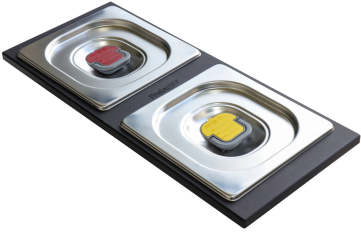

GALLERY

OPTIONAL ACCESSORIES