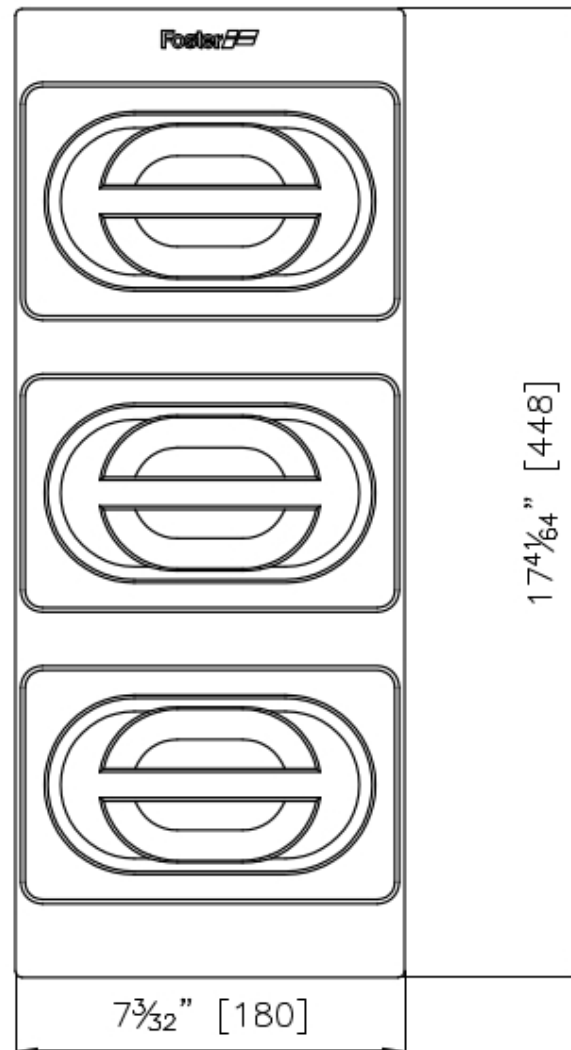

3 Bowls set

Accessories e Complements

Code: 8100 622

DETAILS

Sink accessories

Bowls-holder

Dimensions

44,8x18 cm

TECHNICAL DATA

GALLERY

OPTIONAL ACCESSORIES