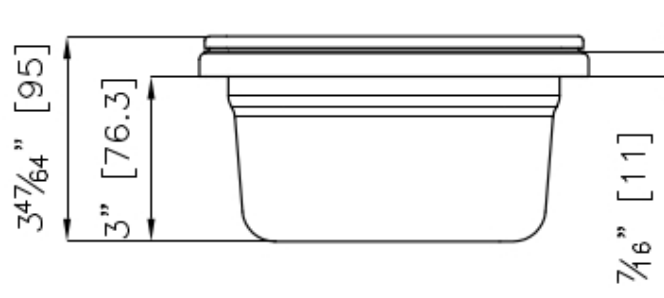

TECHNICAL DATA