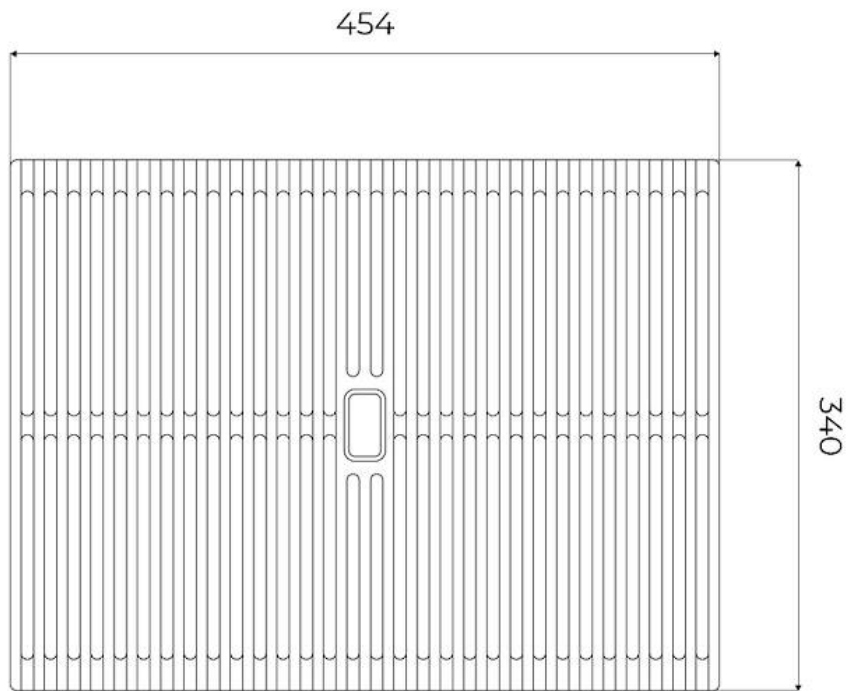

Black Grid

Accessories e Complements

Code: 8100 606

DETAILS

Material Foster Black Composit

Sink accessories Grill

Dimensions 34 x 45,4 cm

TECHNICAL DATA