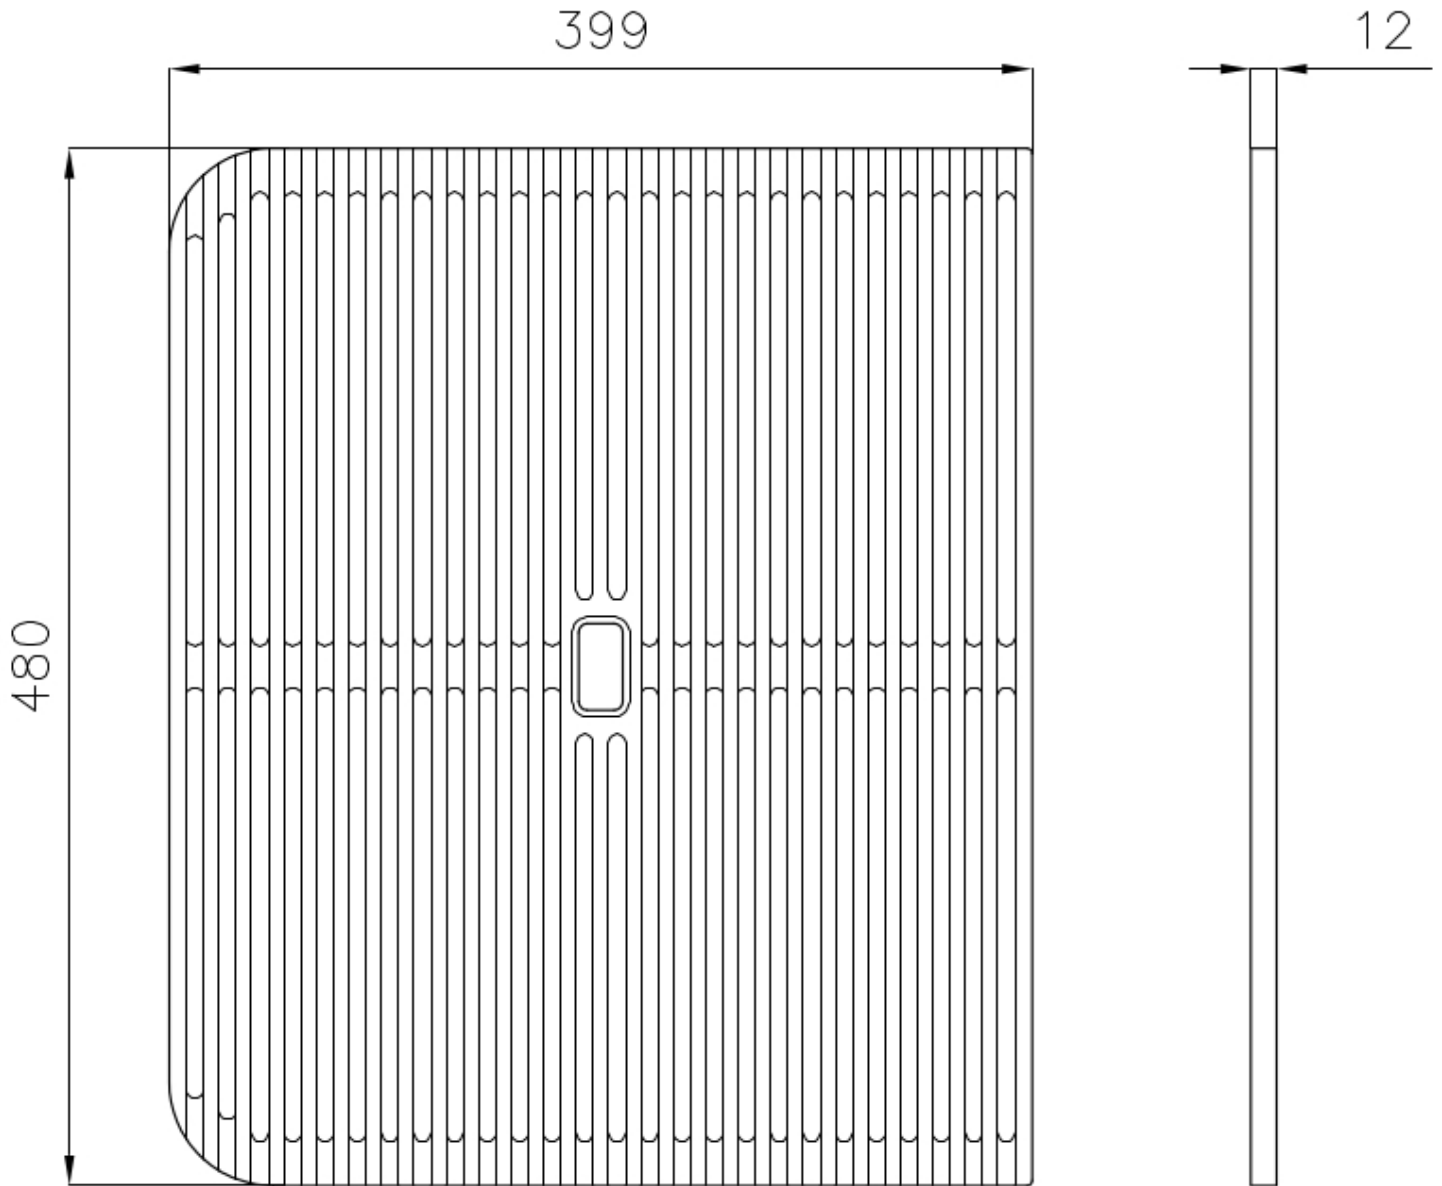

Black grid

Accessories e Complements

Code: 8100 603

DETAILS

Material Foster Black Composit

Sink accessories Grill

Dimensions 37.2 x 42.2 cm

TECHNICAL DATA