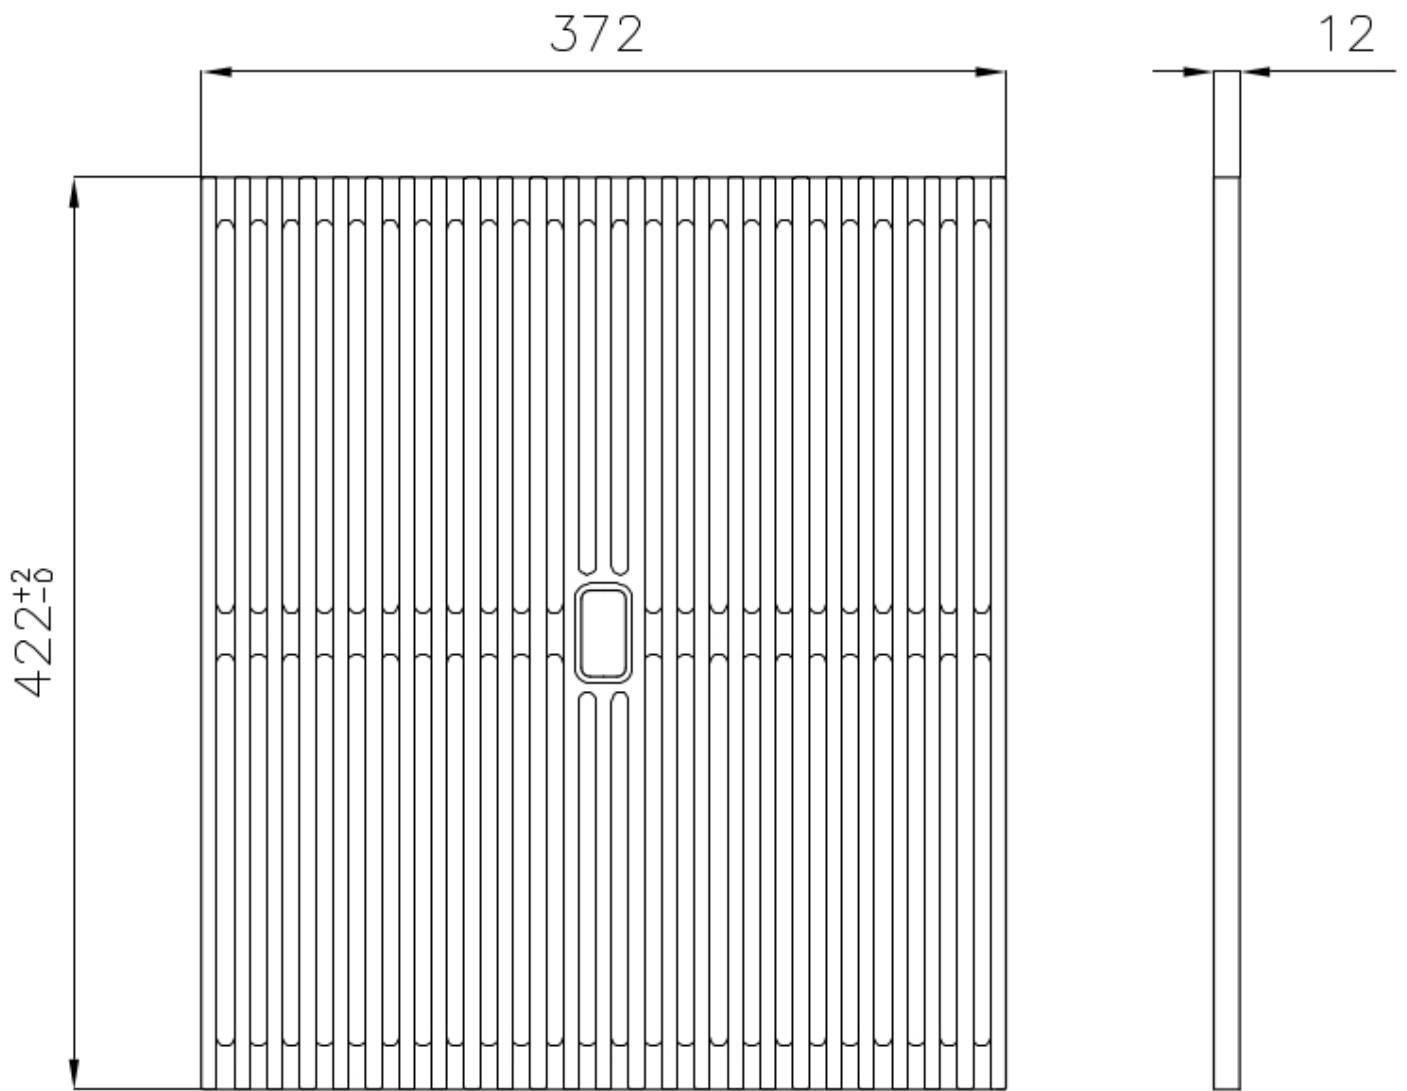

Black grid Milanello

Accessories e Complements

Code: 8100 602

DETAILS

Material Foster Black Composit

Sink accessories Grill

Dimensions 37.2 x 42.2 cm

TECHNICAL DATA