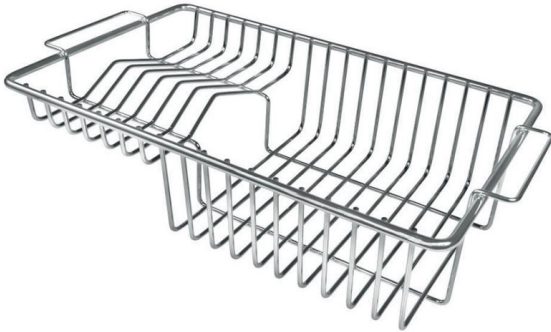

Stainless steel Plate rack

Accessories e Complementi

Code: 8100 306

DETAILS

Sink accessories

Plate rack

Dimensions

21,4x37,2 cm