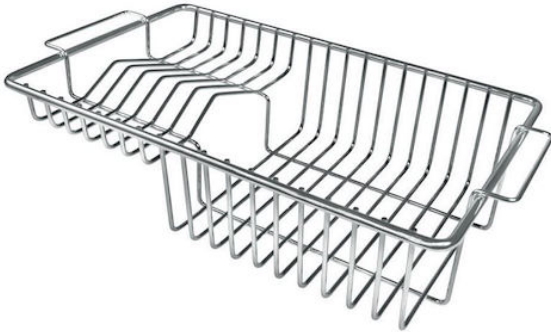

Stainless steel plate rack

Accessories e Complementi

Code: 8100 305

DETAILS

Sink accessories

Plate rack

Dimensions

23x37,5