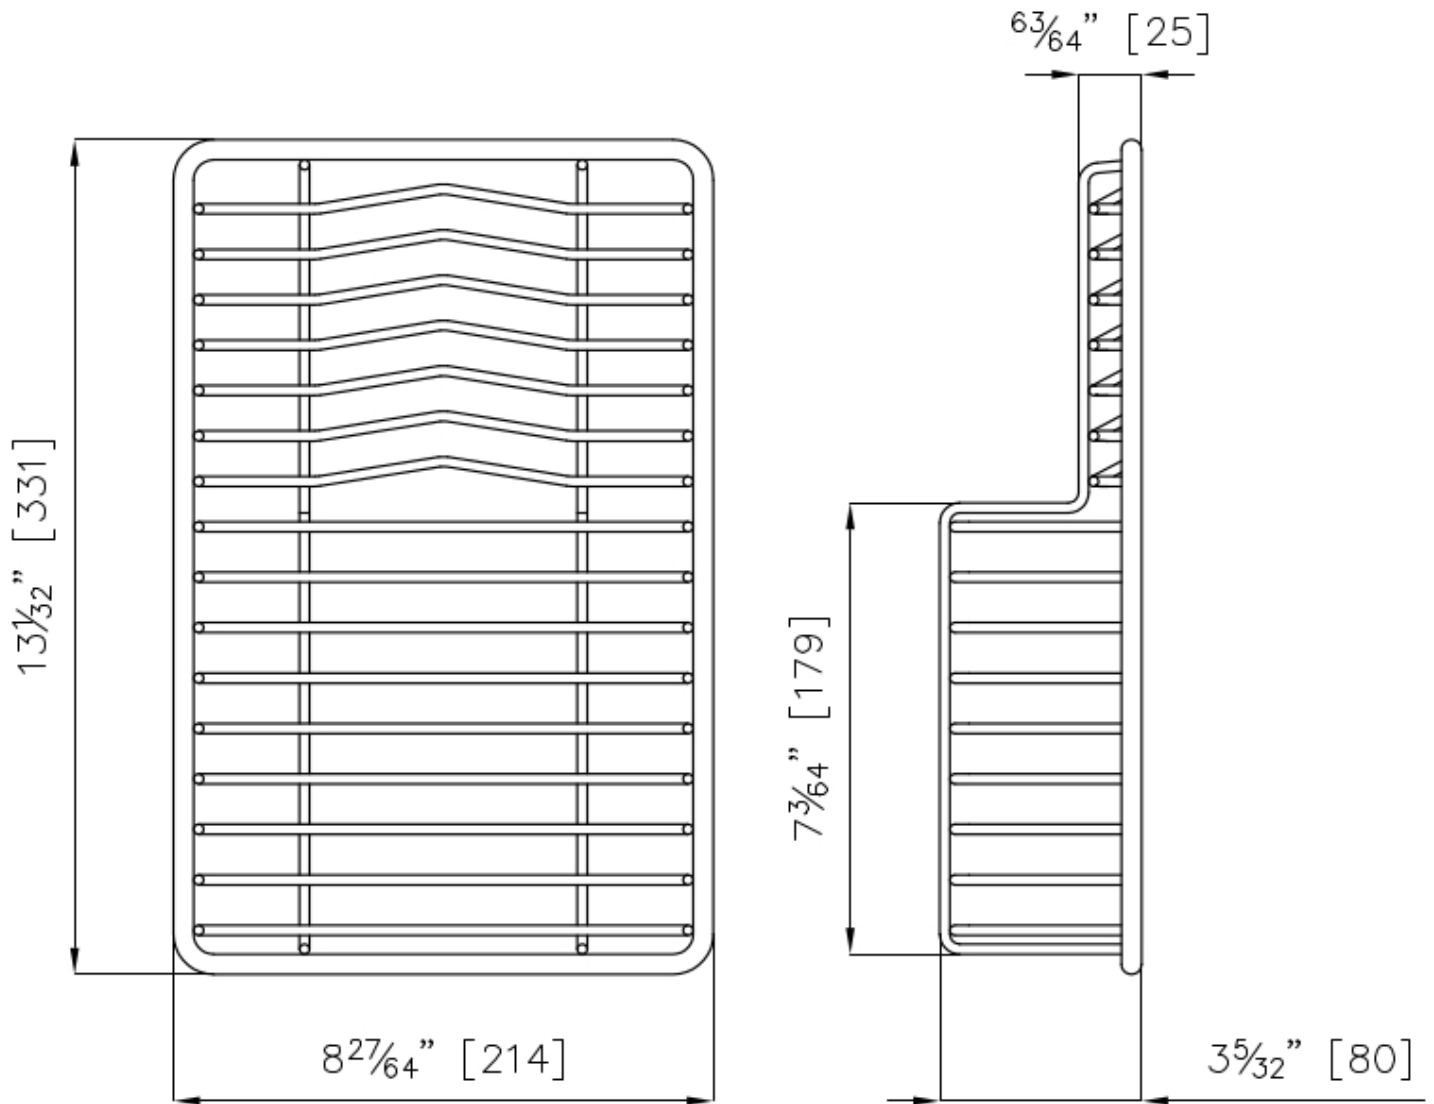

Stainless steel plate rack

Accessories e Complements

Code: 8100 304

DETAILS

Sink accessories

Plate rack

Dimensions

21,4x33,1 cm

TECHNICAL DATA

GALLERY