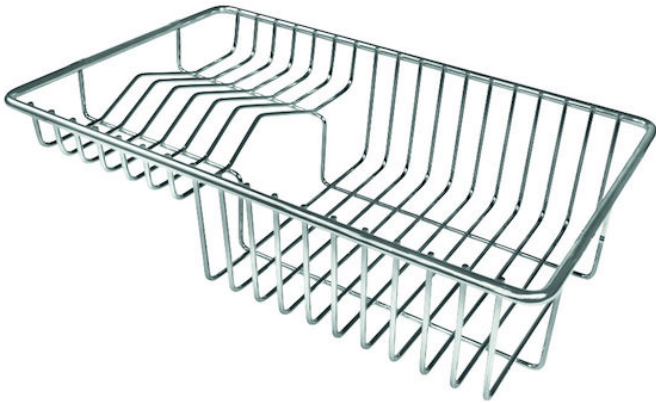

Stainless steel plate rack

Accessories e Complements

Code: 8100 304

DETAILS

Sink accessories

Plate rack

Dimensions

21,4x33,1 cm