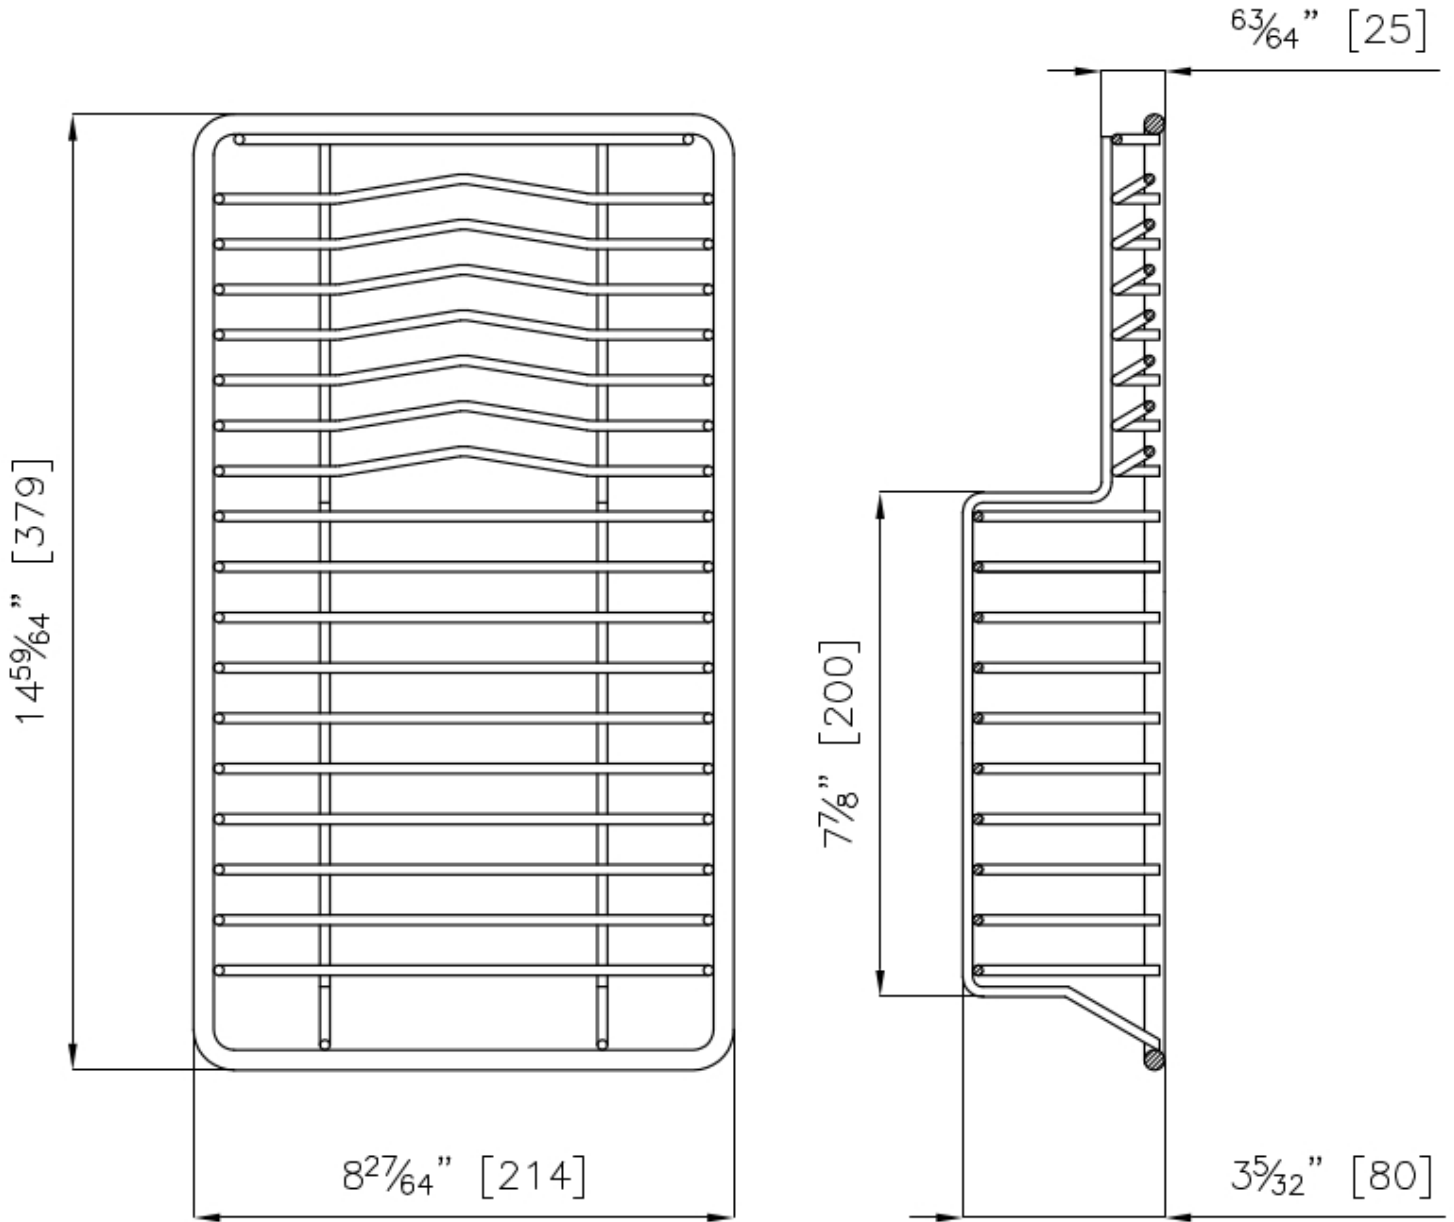

Stainless steel plate rack

Accessories e Complementi

Code: 8100 303

DETAILS

Product notes

WARNING:

On several models of sinks it's only usable in combination with the accessory 8644101

Sink accessories

Plate rack

Dimensions

21,4x37,9 cm

TECHNICAL DATA

GALLERY

OPTIONAL ACCESSORIES

FINALMENTE, THE TOP
OUTDOOR EXPERIENCE