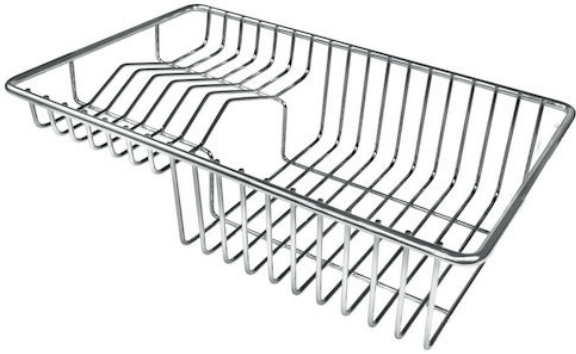

Stainless steel plate rack

Accessories e Complementi

Code: 8100 303

DETAILS

Product notes

WARNING:

On several models of sinks it's only usable in combination with the accessory 8644101

Sink accessories

Plate rack

Dimensions

21,4x37,9 cm

TECHNICAL DATA

GALLERY

OPTIONAL ACCESSORIES

FINALMENTE, THE TOP
OUTDOOR EXPERIENCE