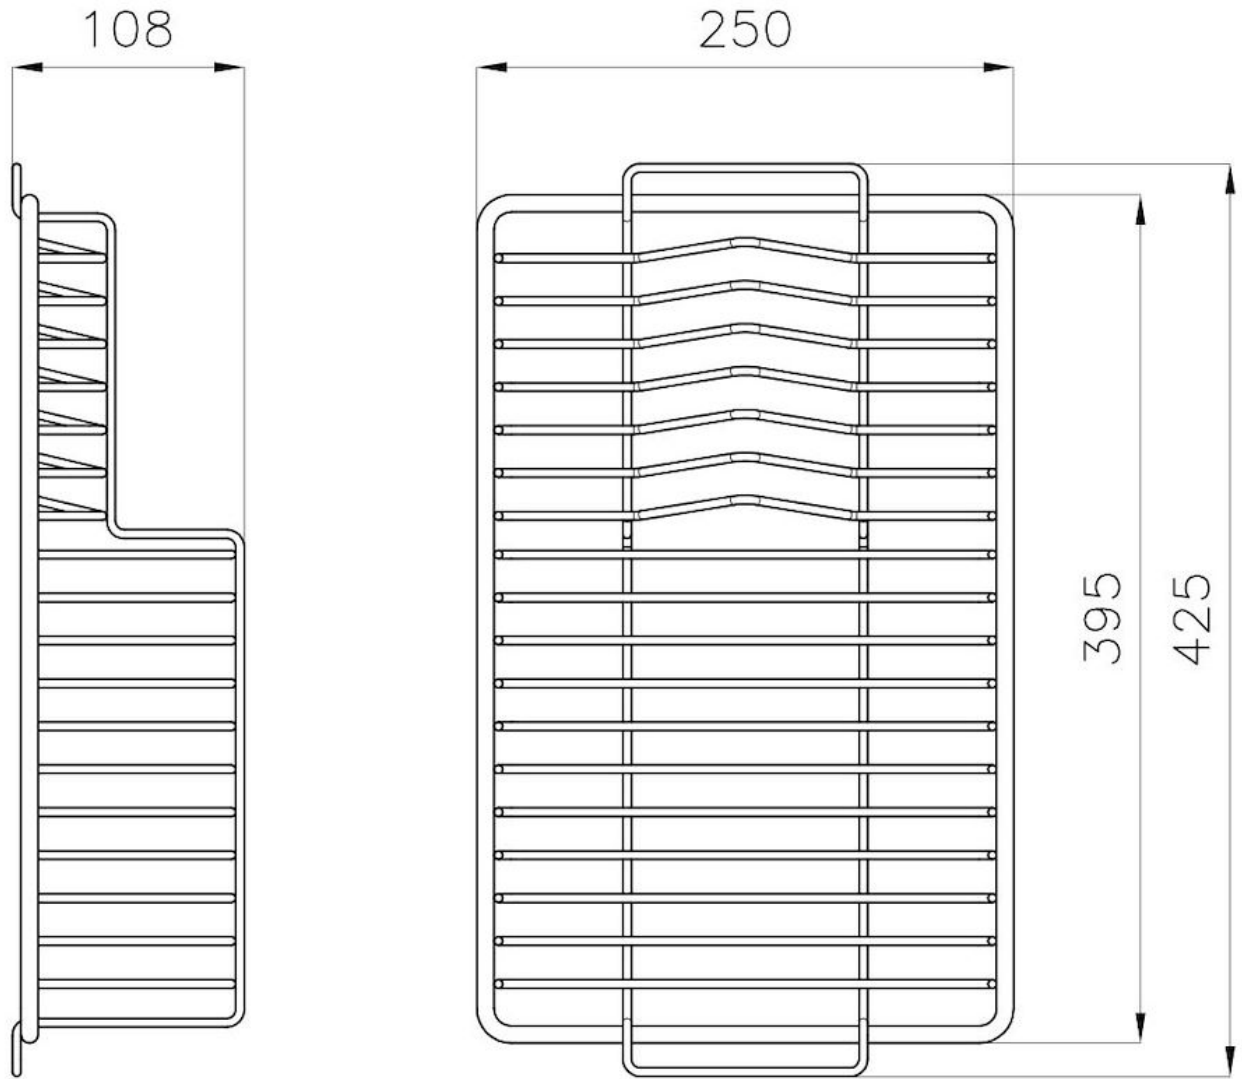

Stainless steel plate rack

Accessories e Complements

Code: 8100 201

DETAILS

Sink accessories

Plate rack

Dimensions

25x42,5 cm

TECHNICAL DATA

GALLERY