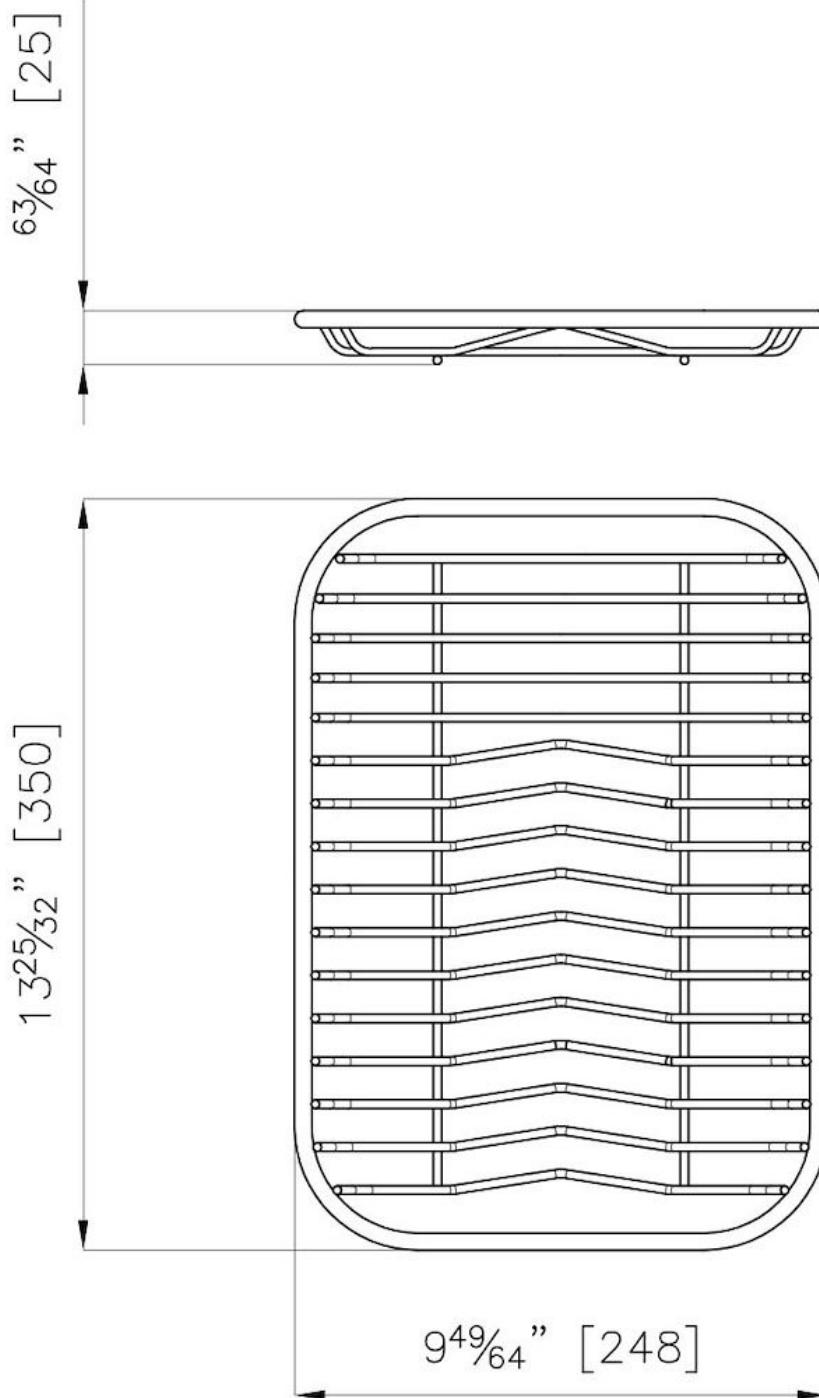

### DETAILS

Product notes

**WARNING:**

On several models of sinks it's only usable in combination with the accessories 8644004 or 8644003

Sink accessories

Plate rack

Dimensions

25x35 cm

## TECHNICAL DATA