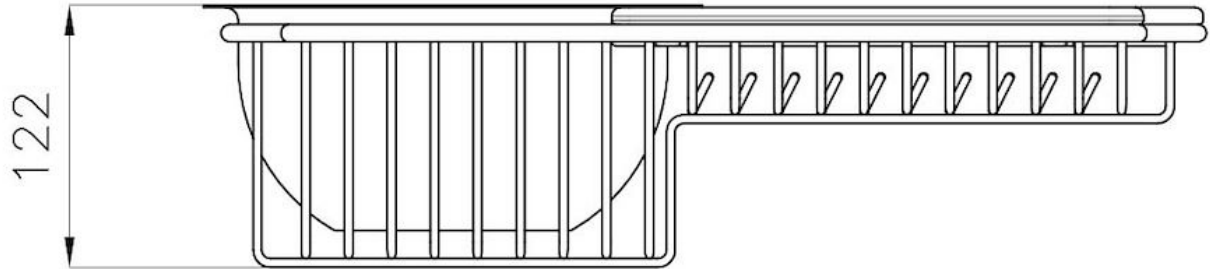

TECHNICAL DATA