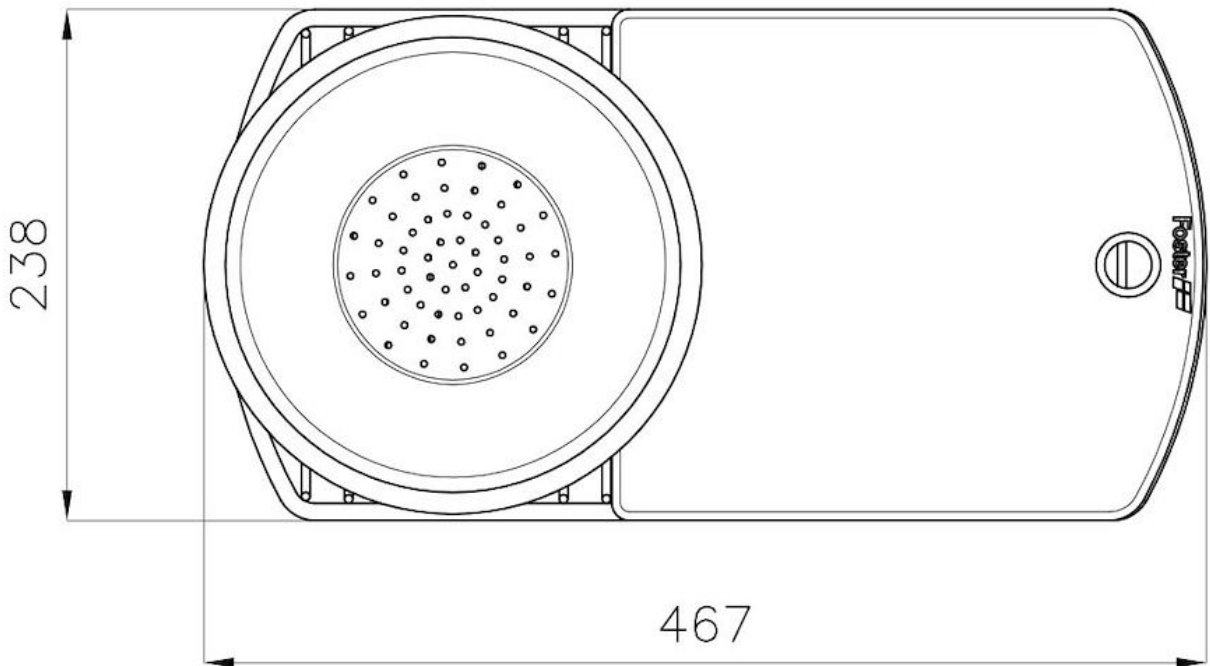

Basket + colander + cutting board kit

Accessories e Complements

Code: 8100 151

DETAILS

Sink accessories

Kit: Basket + colander + cutting board

Dimensions

46,7x23,8 cm

TECHNICAL DATA

GALLERY