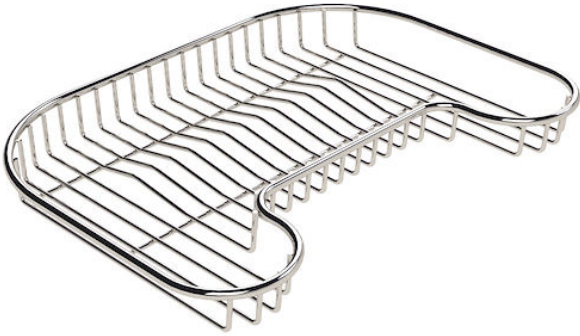

Stainless steel plate rack

Accessories e Complements

Code: 8100 111

DETAILS

Sink accessories

Plate rack

Dimensions

25x45 cm