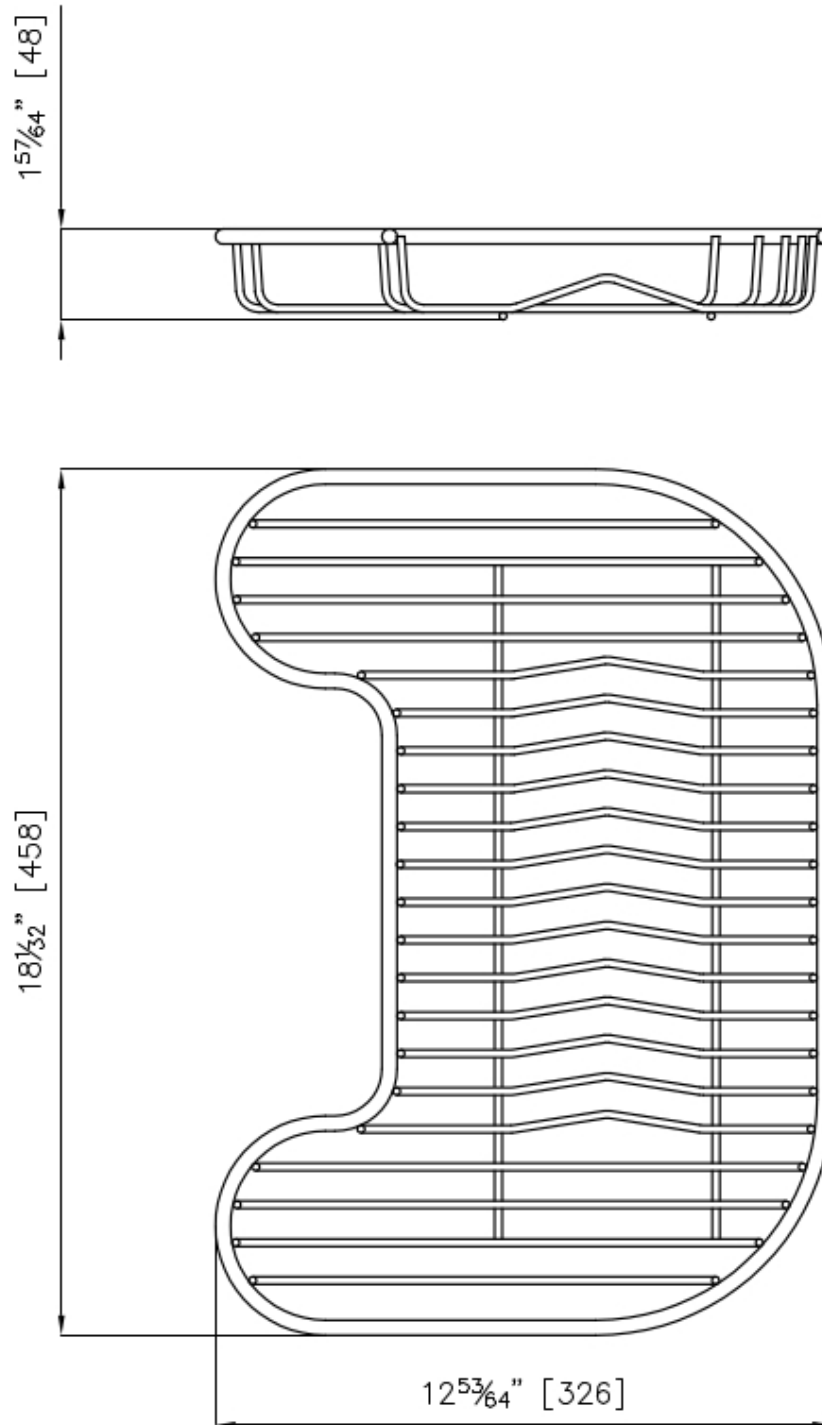

Stainless steel plate rack

Accessories e Complements

Code: 8100 111

DETAILS

Sink accessories

Plate rack

Dimensions

25x45 cm

TECHNICAL DATA

GALLERY