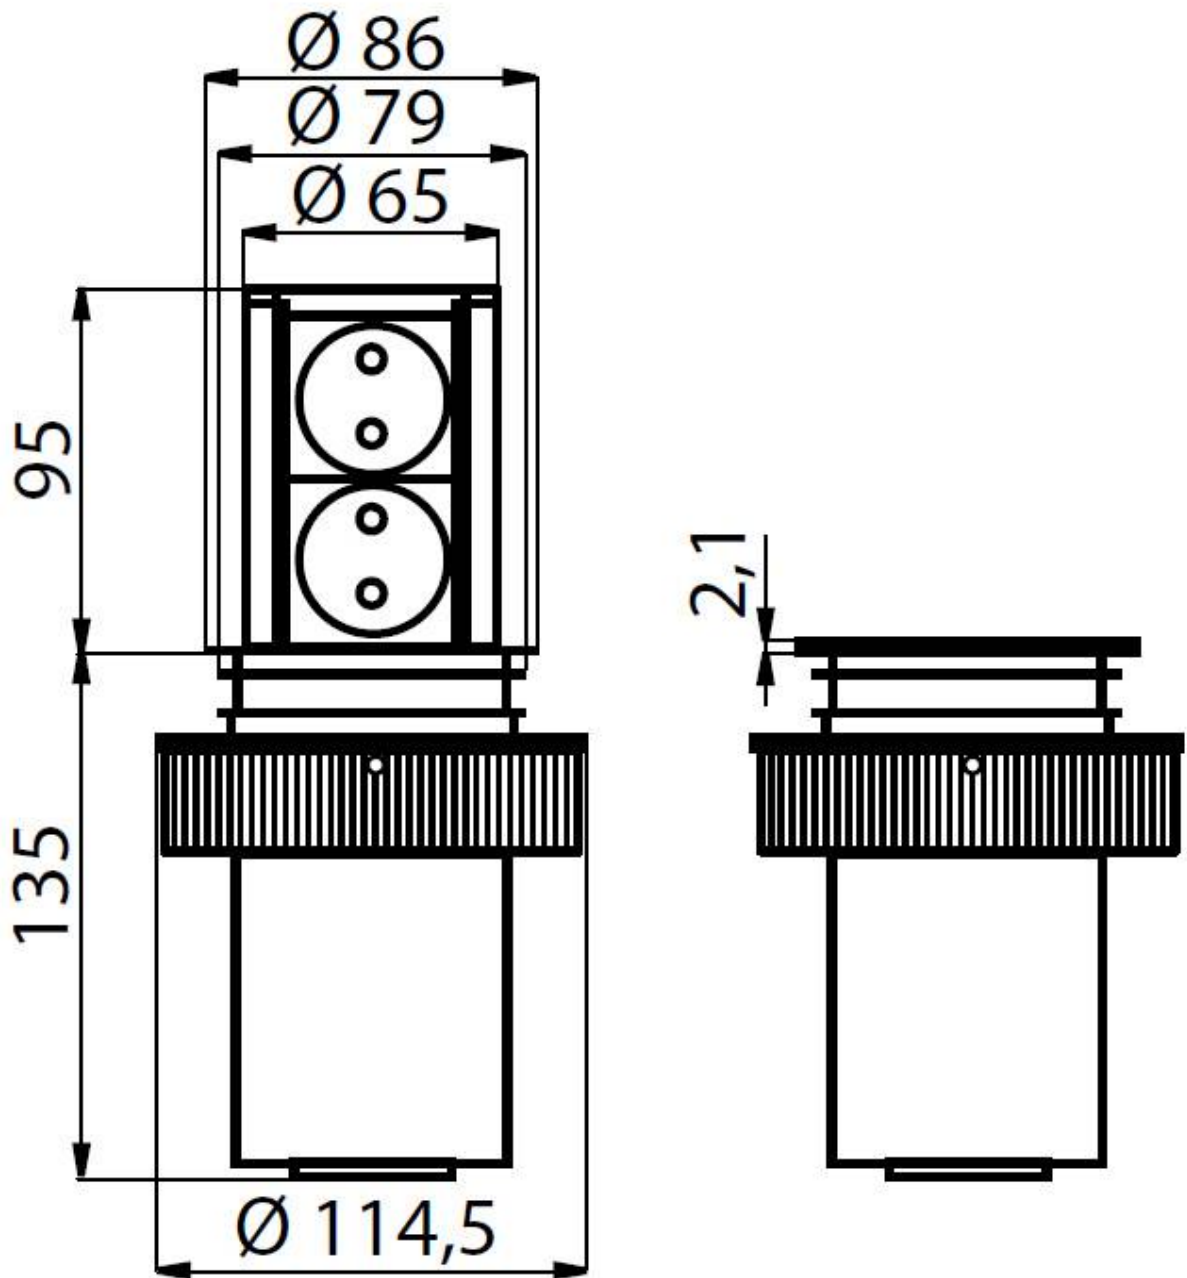

Casper Black

Built-in socket

Code: 8000 018

Torretta portaprese estraibile push -2 prese Schuko
Cavo alimentazione in dotazione

DETAILS

Built-in hole \varnothing 80 mm

Notes: It's advisable to keep a distance of 40 cm from sinks or cooking hobs (protection index IP20)

Max worktop thickness

Type of accessory c

Installation

TECHNICAL DATA

GALLERY