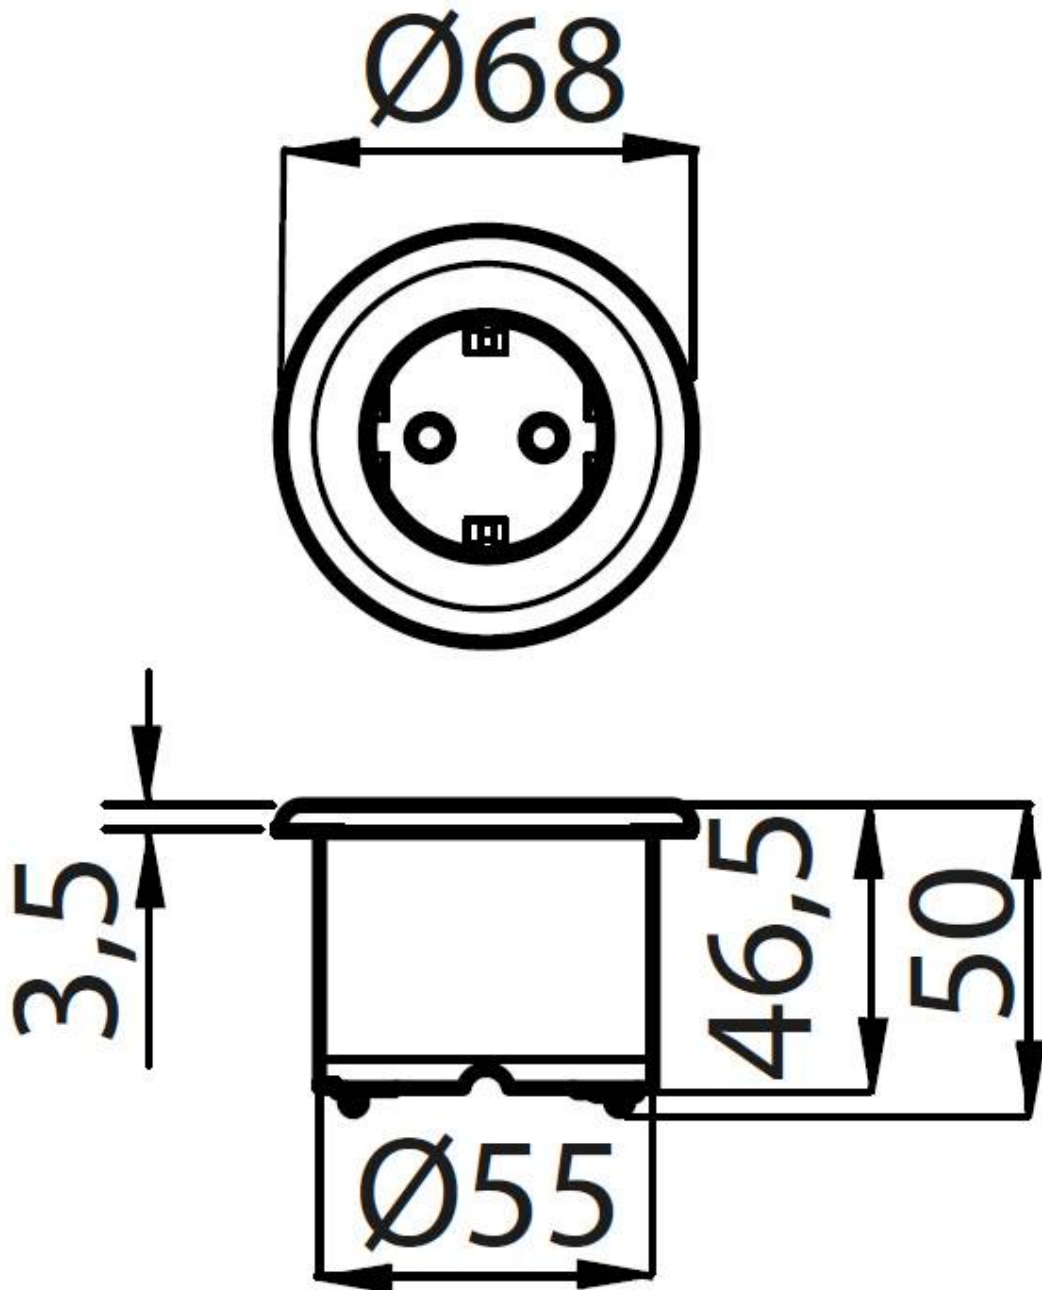

Cip

Built-in socket

Code: 8000 015

Portaprese per incasso su piani da lavoro -1 presa
Schuko Cavo alimentazione in dotazione

DETAILS

Built-in hole \varnothing 56 mm

Notes: It's advisable to keep a distance of 40 cm from sinks or cooking hobs (protection index IP20)

Notes: Optional cover kits
8000 215 - cover colour white
8000 115 - cover colour steel grey
8000 315 - cover colour black

Type of accessory c

TECHNICAL DATA

OPTIONAL ACCESSORIES

CIP cover kit
8000 115

CIP cover kit
8000 215

CIP cover kit
8000 315