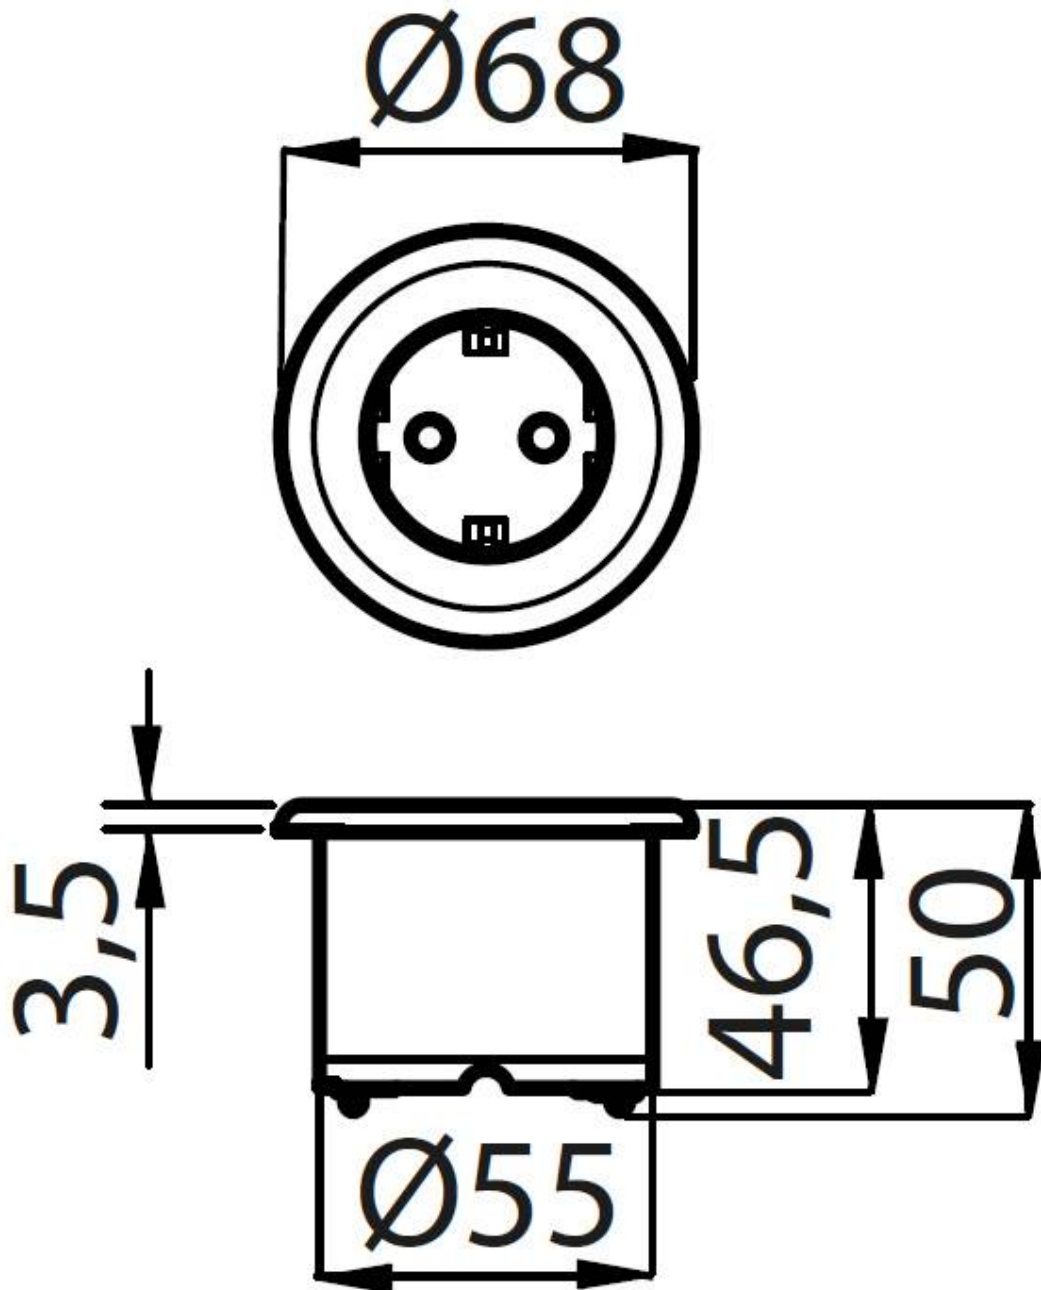

Cip

Built-in socket

Code: 8000 015

Portaprese per incasso su piani da lavoro -1 presa
Schuko Cavo alimentazione in dotazione

DETAILS

Built-in hole Ø 56 mm

Notes: It's advisable to keep a distance of 40 cm from sinks or cooking hobs (protection index IP20)

Notes: Optional cover kits
8000 215 - cover colour white
8000 115 - cover colour steel grey
8000 315 - cover colour black

Type of accessory c

TECHNICAL DATA

GALLERY

OPTIONAL ACCESSORIES

CIP cover kit

CIP cover kit