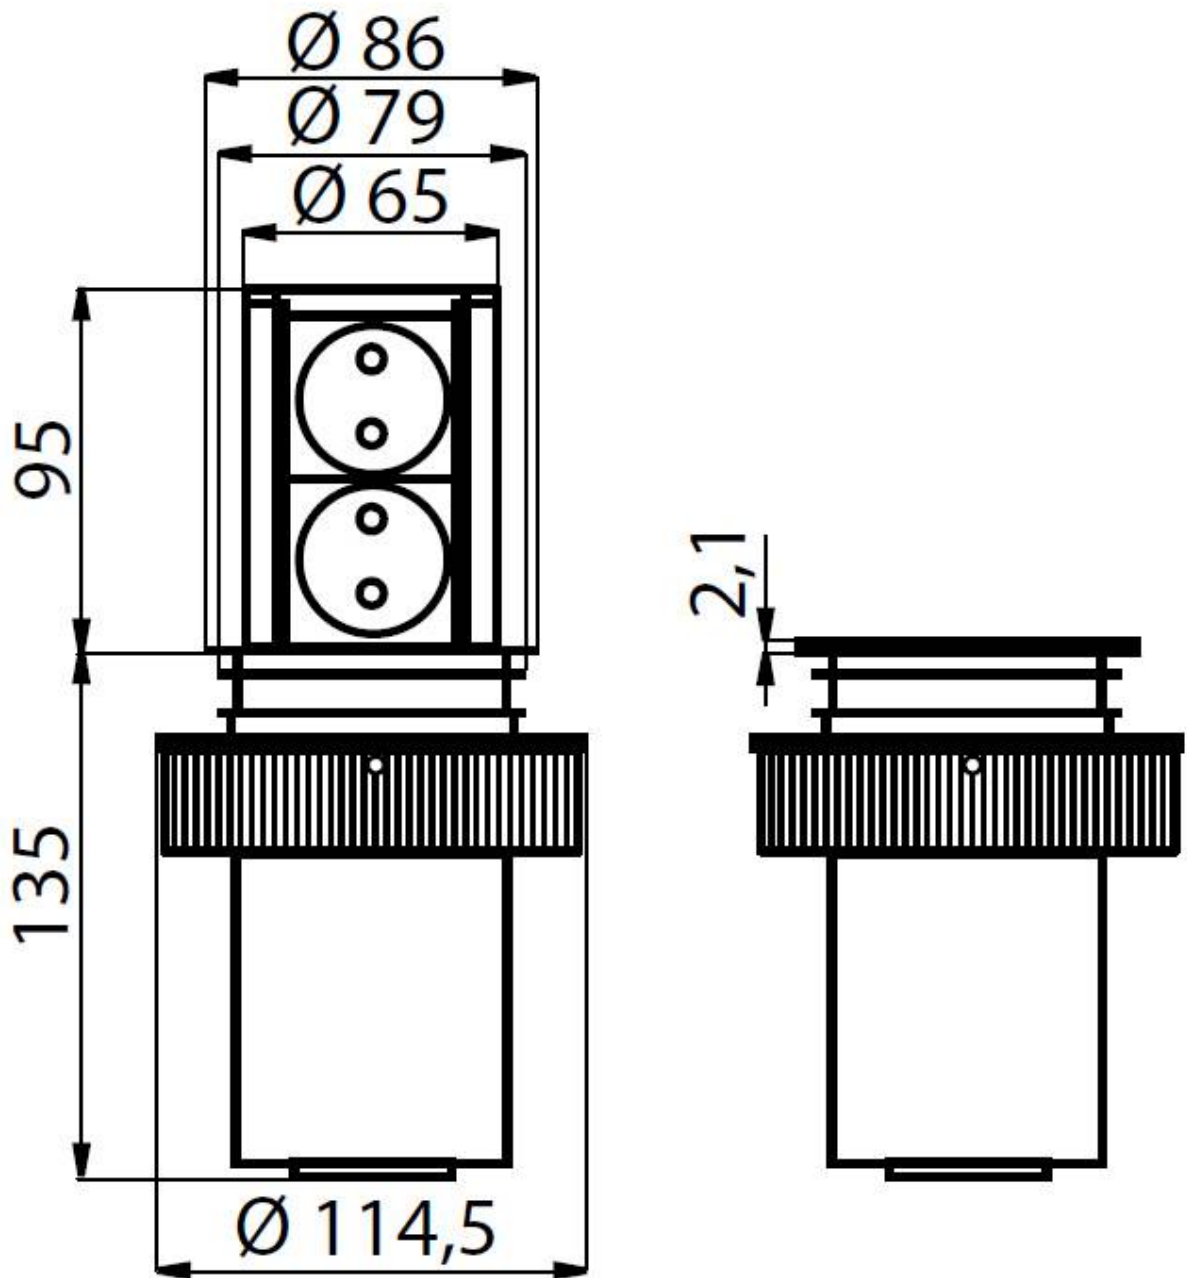

Casper

Built-in socket

Code: 8000 014

Torretta portaprese estraibile push -2 prese Schuko
Cavo alimentazione in dotazione

DETAILS

Built-in hole Ø 80 mm

Notes: It's advisable to keep a distance of 40 cm from sinks or cooking hobs (protection index IP20)

Max worktop thickness

Type of accessory c

Installation

TECHNICAL DATA

GALLERY