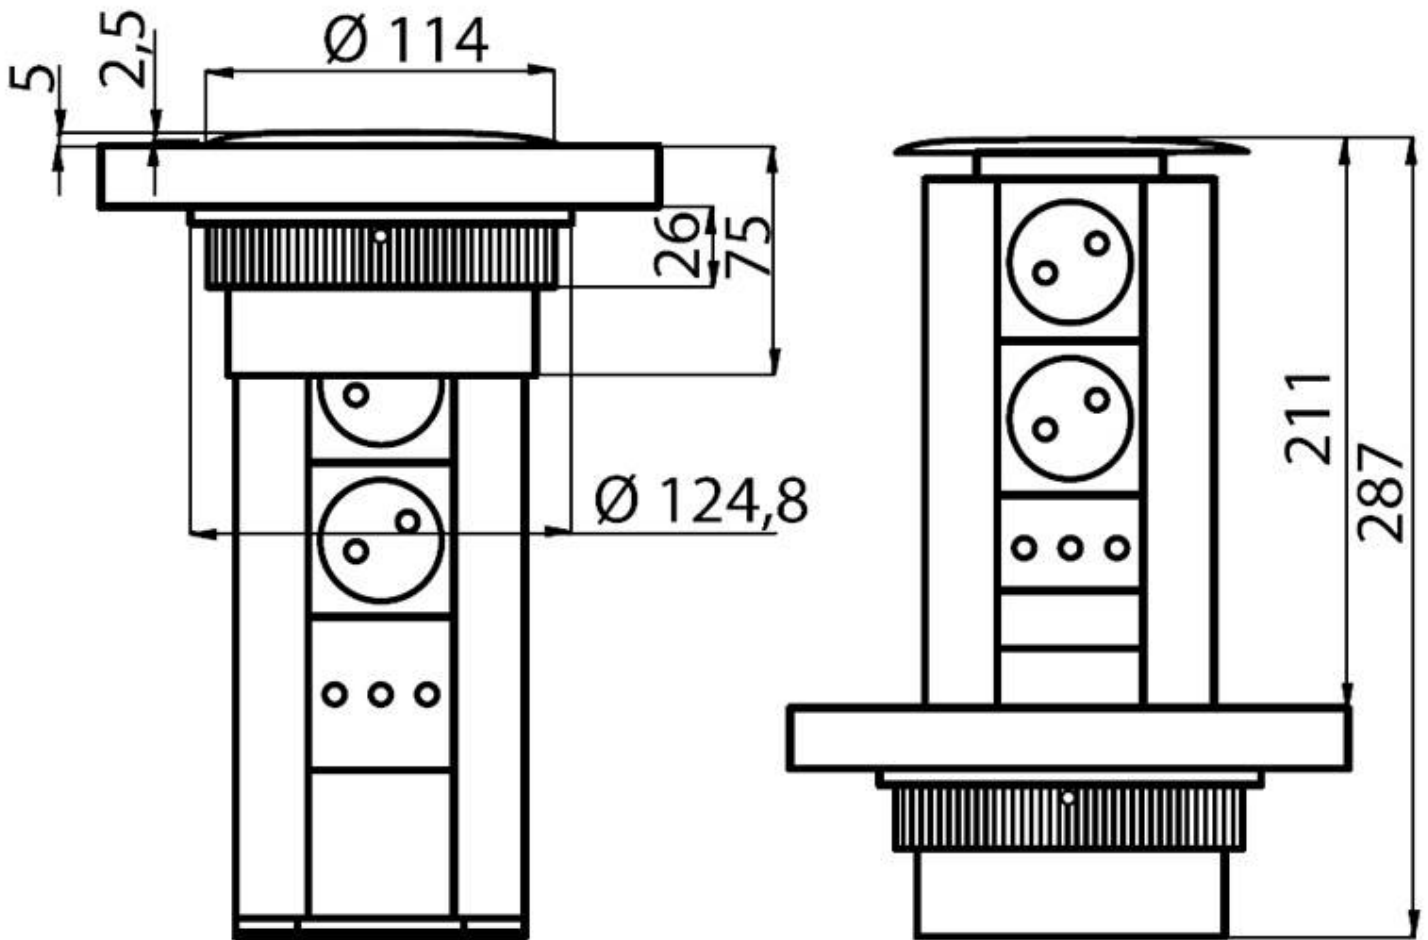

Totem3

Built-in socket

Code: 8000 012

Torretta portaprese estraibile -2 prese Schuko -1 presa
ITA 3 poli 10A-16A Cavo alimentazione in dotazione

DETAILS

Built-in hole \varnothing 102 mm

Notes: It's advisable to keep a distance of 40 cm from sinks or cooking hobs (protection index IP20)

Max worktop thickness 50mm

Type of accessory c

TECHNICAL DATA

GALLERY