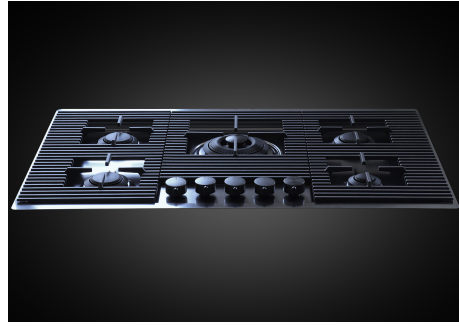

Cooker hob Milanello Gun Metal 5F

Gas hobs

Code: 7682 006

DETAILS

Coloring Gun Metal

Edge/Installation Type Flush-mount | Top-mount

Finish PVD

Material AISI 304 stainless steel

Precise Power

Flat burners with PrecisePower system: great control in flame-settings. Maximum precision in regulating the flame, thanks to the 10 pre-set levels of the PrecisePower system. And as a benefit, the nice and ultra-low look of the new Flat burners.

Ultra-flat hob

Design meets functionality in the the ultra-flat models. Elegant grids that form a generously sized overall surface.

Under-knob ignition

The utmost freedom of movement with electronic under-knob ignition, a common feature of all models that allows a one-hand ignition of the burner.

TECHNICAL DATA

FT

FTS

GALLERY

OPTIONAL ACCESSORIES

Cast iron wok support
9601 727

RECOMMENDED PAIRINGS

Sink Milanello Gun Metal workstation
1034 056