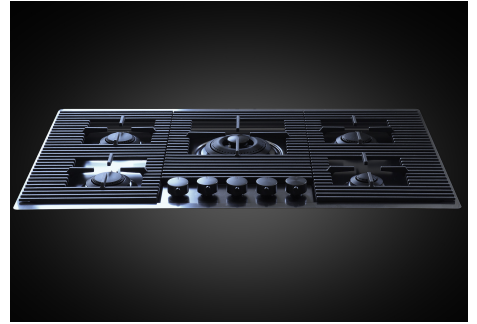

GALLERY

OPTIONAL ACCESSORIES