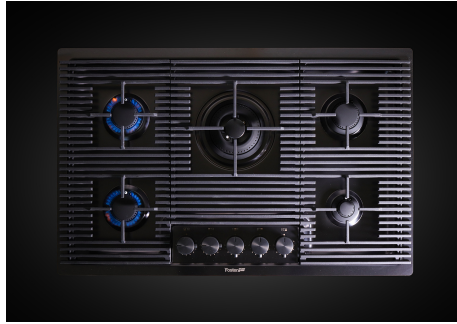

GALLERY

OPTIONAL ACCESSORIES