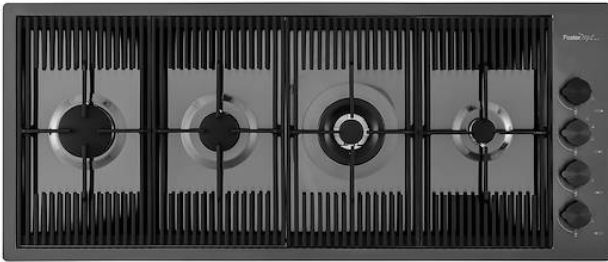

Cooker hob Milanello Gun Metal

Gas hobs

Code: 7681 006

DETAILS

Coloring Gun Metal

Edge/Installation Type Flush-mount | Top-mount

Finish PVD

Material AISI 304 stainless steel

Texture Brushed in line

Supply 220-240 V; 50/60 Hz

Dimensions 1115x476 mm

Base size 112cm

Heating element Four burners

Built-in hole	View technical data sheet
Grids	Cast iron grids and enamelled burner covers
Total power	10.750 W
Auxiliary	1.000 W
Semirapid	1.750 W
Rapid	3.000 W
Dual	5.000 W
Safety	Safety valve with quick-acting thermocouple
Ignition	Electric ignition under knob
Gas type	Tested for installation with natural gas, LPG nozzle set included.
Type	Gas Hob

FEATURES

Gun Metal	The Gun Metal finish is obtained by treating steel with a physical process called PVD (Physical Vacuum Deposition) which deposits particles of noble metals on the surface. The result is a unique and refined aesthetic effect, and an improvement of the mechanical properties of the steel which is more resistant to impact and scratches.
Aeo burners	The AEO burners guarantee up to 25% energy saving compared to standard burners. All models are designed with The Dual burner with 2 independent crowns, controlled by a single knob, delivers from 1 to 5KW, a power that can only be found in professional models.

Cast iron grids

Cast-iron is the ideal material for an hob grid, this due to the manifold properties characterising it: high heat capacity that improves cooking performance; high weight and stability that improve safety; sturdiness that preserves the hob's original aspect over time; easy cleaning.