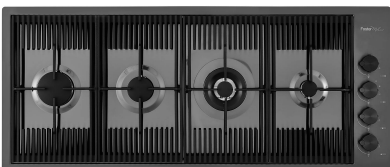

Cooker hob Milanello Gun Metal

Gas hobs

Code: 7681 006

DETAILS

Coloring Gun Metal

Edge/Installation Type Flush-mount | Top-mount

Finish PVD

Material AISI 304 stainless steel

FEATURES

Gun Metal	The Gun Metal finish is obtained by treating steel with a physical process called PVD (Physical Vacuum Deposition) which deposits particles of noble metals on the surface. The result is a unique and refined aesthetic effect, and an improvement of the mechanical properties of the steel which is more resistant to impact and scratches.
Aeo burners	The AEO burners guarantee up to 25% energy saving compared to standard burners. All models are designed with The Dual burner with 2 independent crowns, controlled by a single knob, delivers from 1 to 5KW, a power that can only be found in professional models.

Ultra-flat hob

Design meets functionality in the the ultra-flat models. Elegant grids that form a generously sized overall surface.

Under-knob ignition

The utmost freedom of movement with electronic under-knob ignition, a common feature of all models that allows a one-hand ignition of the burner.

TECHNICAL DATA

FT

FTS

GALLERY

OPTIONAL ACCESSORIES

Cast iron wok support

RECOMMENDED PAIRINGS

Hood Ghost 120 Filotop