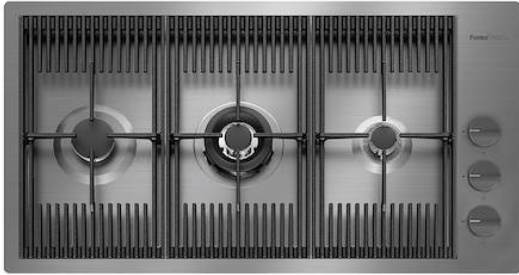

Cooker hob Milanello Gun Metal

Gas hobs

Code: 7680 006

DETAILS

Coloring Gun Metal

Edge/Installation Type Flush-mount | Top-mount

Finish PVD

Material AISI 304 stainless steel

Texture Brushed in line

Supply 220 - 240 V; 50/60 Hz

Dimensions 870x476 mm

Base size 87cm

Heating element three burners

Built-in hole	View technical data sheet
Grids	Cast iron grids and enamelled burner covers
Total power	7.750 W
Auxiliary	1.000 W
Semirapid	1.750 W
Dual	5.000 W
Safety	Safety valve with quick-acting thermocouple
Ignition	Electric ignition under knob
Gas type	Tested for installation with natural gas, LPG nozzle set included.
Type	Gas Hob

FEATURES

Gun Metal	The Gun Metal finish is obtained by treating steel with a physical process called PVD (Physical Vacuum Deposition) which deposits particles of noble metals on the surface. The result is a unique and refined aesthetic effect, and an improvement of the mechanical properties of the steel which is more resistant to impact and scratches.
Aeo burners	The AEO burners guarantee up to 25% energy saving compared to standard burners. All models are designed with The Dual burner with 2 independent crowns, controlled by a single knob, delivers from 1 to 5KW, a power that can only be found in professional models.

Cast iron grids

Cast-iron is the ideal material for an hob grid, this due to the manifold properties characterising it: high heat capacity that improves cooking performance; high weight and stability that improve safety; sturdiness that preserves the hob's original aspect over time; easy cleaning.