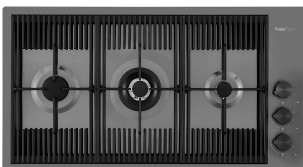

Cooker hob Milanello Gun Metal

Gas hobs

Code: 7680 006

DETAILS

Coloring Gun Metal

Edge/Installation Type Flush-mount | Top-mount

Finish PVD

Material AISI 304 stainless steel

Ultra-flat hob

Design meets functionality in the the ultra-flat models. Elegant grids that form a generously sized overall surface.

Under-knob ignition

The utmost freedom of movement with electronic under-knob ignition, a common feature of all models that allows a one-hand ignition of the burner.

TECHNICAL DATA

FT

FTS

GALLERY

OPTIONAL ACCESSORIES

Cast iron wok support

RECOMMENDED PAIRINGS

Hood Ghost 90 Filotop