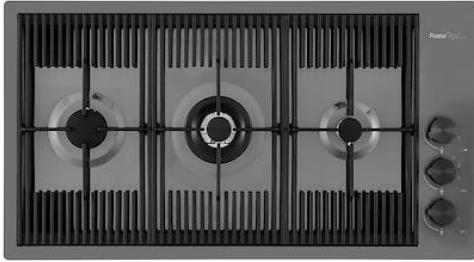

Cooker hob Milanello Gun Metal

Gas hobs

Code: 7680 006

DETAILS

Coloring Gun Metal

Edge/Installation Type Flush-mount | Top-mount

Finish PVD

Material AISI 304 stainless steel

Texture Brushed in line

Supply 220-240 V; 50/60 Hz

Dimensions 870x476 mm

Base size 87cm

Heating element three burners

Built-in hole

[View technical data sheet](#)

Grids

Gas Hob

FEATURES

Gun Metal

The Gun Metal finish is obtained by treating steel with a physical process called PVD (Physical Vacuum Deposition) which deposits particles of noble metals on the surface. The result is a unique and refined aesthetic effect, and an improvement of the mechanical properties of the steel which is more resistant to impact and scratches.

Cast iron grids

Cast-iron is the ideal material for an hob grid, this due to the manifold properties characterising it: high heat capacity that improves cooking performance; high weight and stability that improve safety; sturdiness that preserves the hob's original aspect over time; easy cleaning.