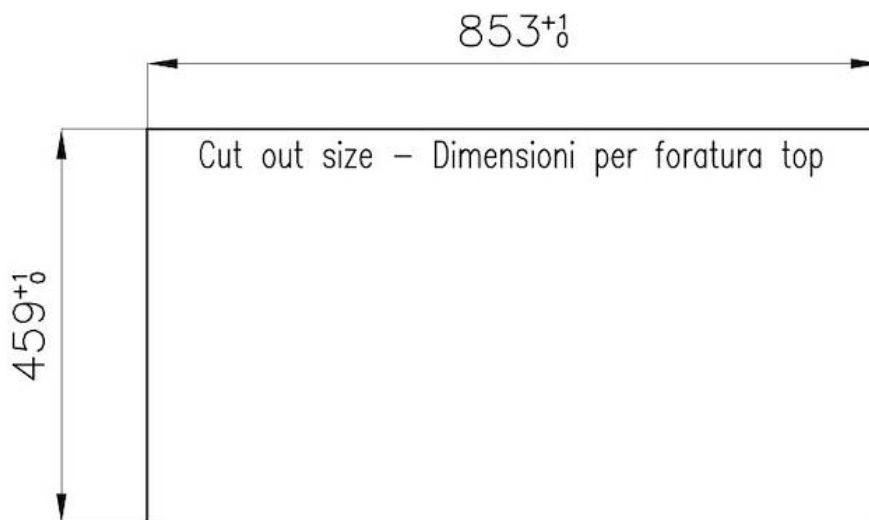

FTS

GALLERY