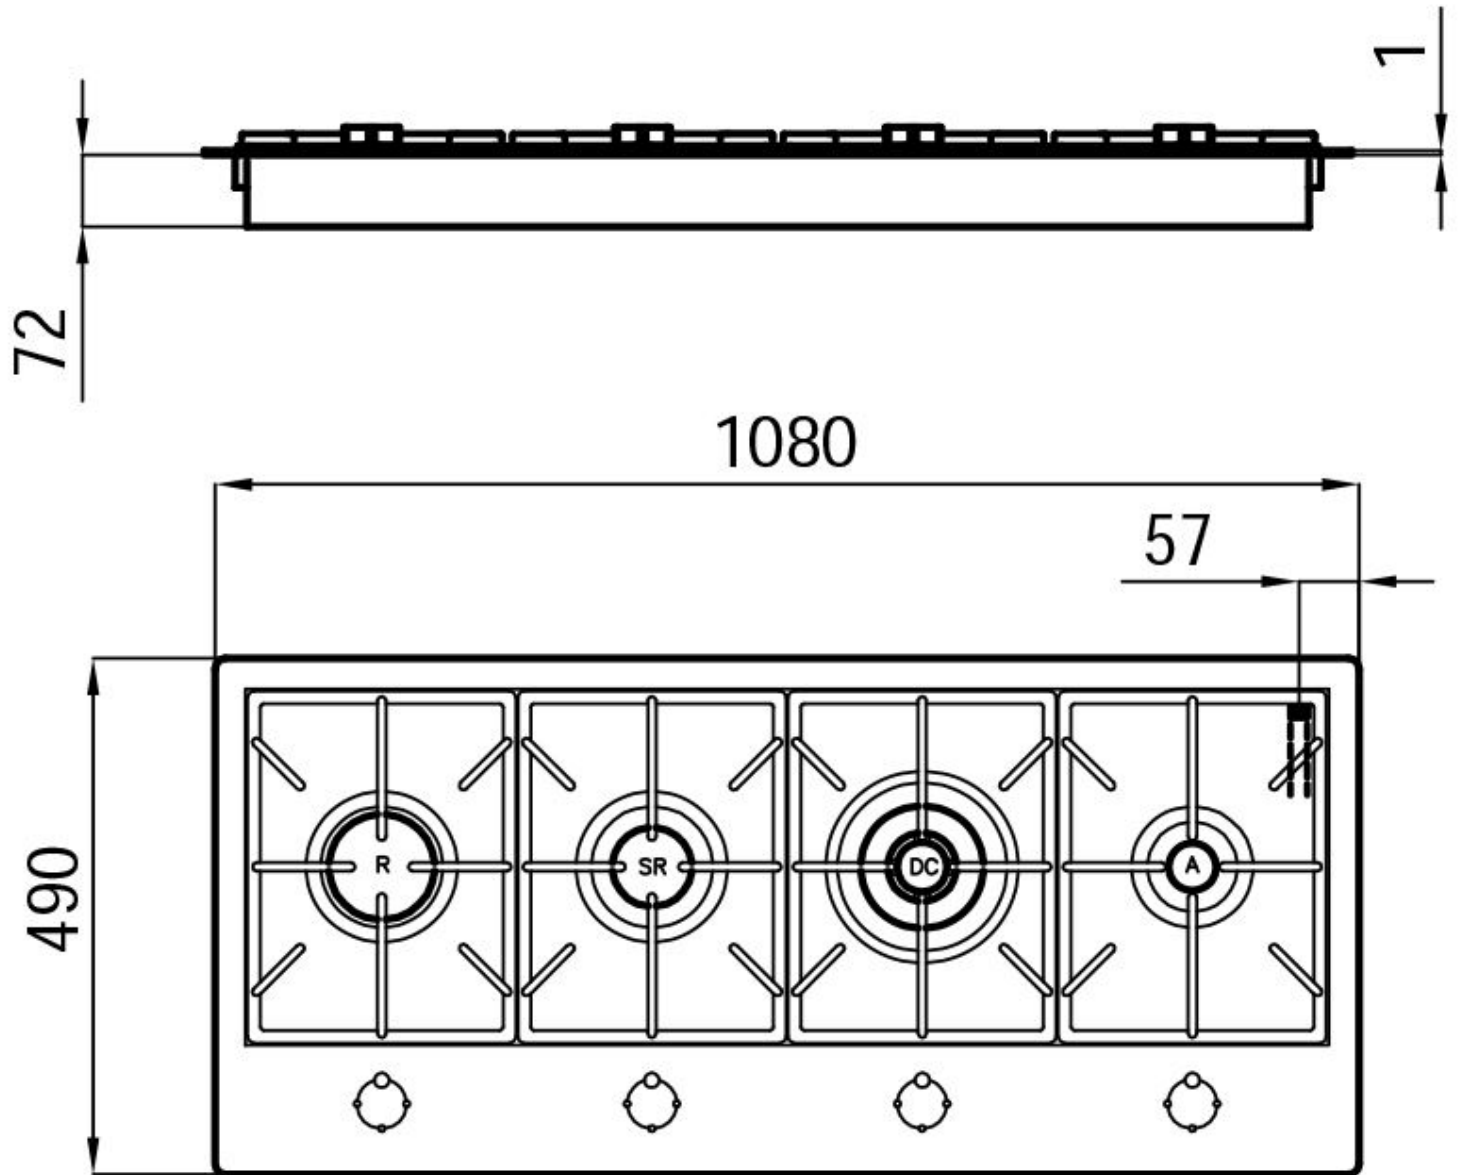

TECHNICAL DATA