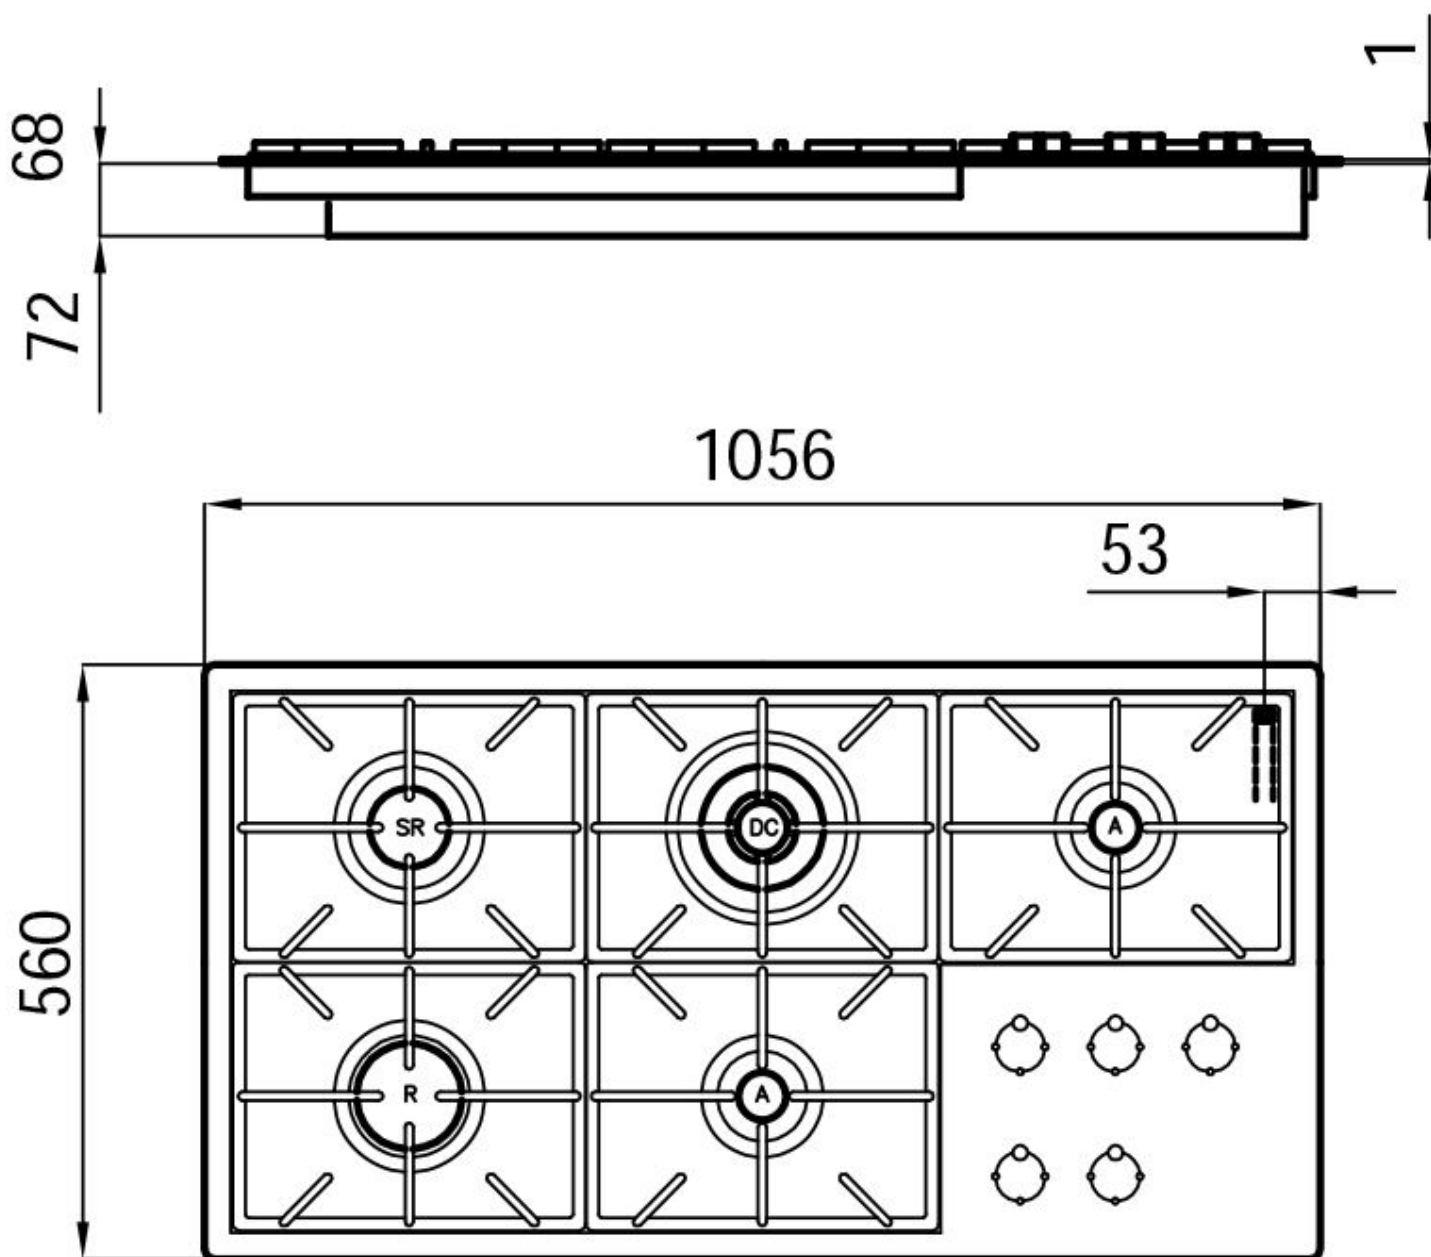

TECHNICAL DATA