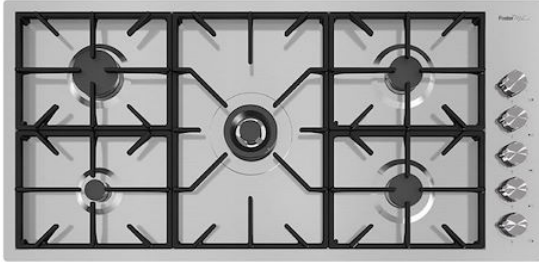

Cooker hob Foster Milano

Gas hobs

Code: 7646 000

DETAILS

Edge/Installation Type Q4 (4 mm Edge)

Finish Foster brushed

Material AISI 304 stainless steel

Texture Brushed in line

Supply 220-240 V; 50/60 Hz

Dimensions 1154x560 mm

Base size 120cm

Heating element Five burners

Cut out 1134x540 mm

Grids Cast iron grids and enamelled burner covers

Width 115 cm

Total power 11.700 W

Type Gas Hob

EQUIPMENT

1 x Cast iron wok support 9601
727

FEATURES

56 cm deep

56 cm deep. An increased dimension synonymous with great functionality, which distinguishes the Foster Milano series.

Aeo burners

Under-knob ignition

The utmost freedom of movement with electronic under-knob ignition, a common feature of all models that allows a one-hand ignition of the burner.

XXL grids

The weighty enamelled cast iron grid has extraordinary dimensions, 33x25 cm, with a working surface up to 50% bigger compared to a standard cooker hob. Now you can use all the burners at the same time even with large cookware.