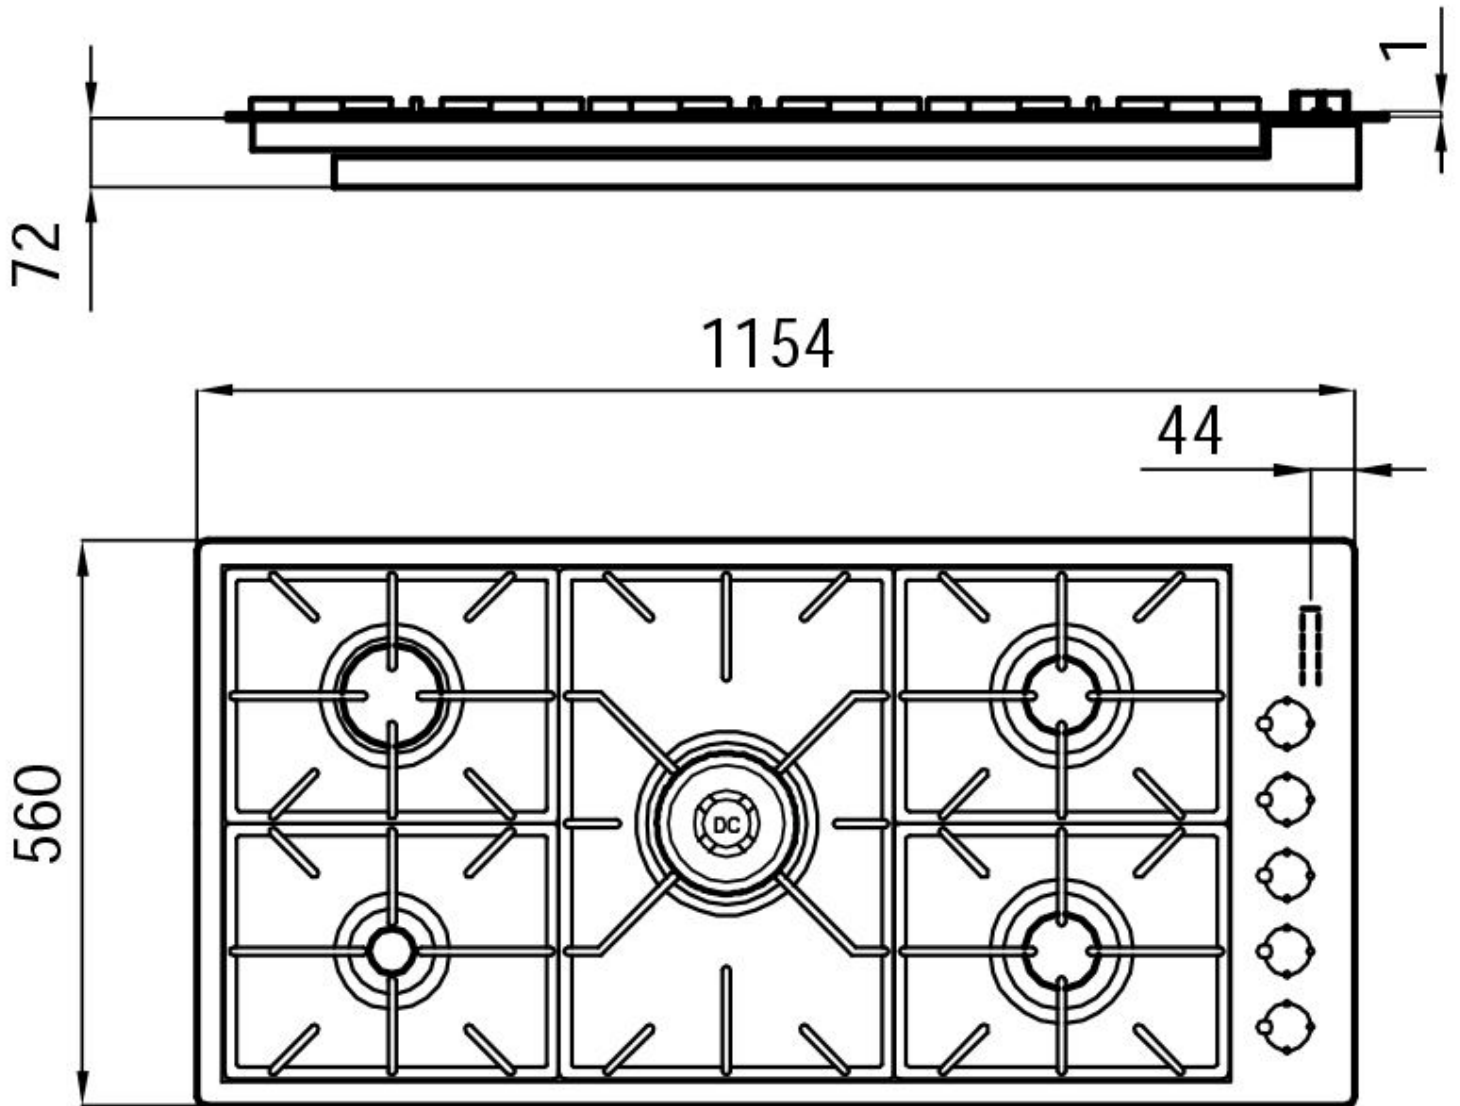

TECHNICAL DATA